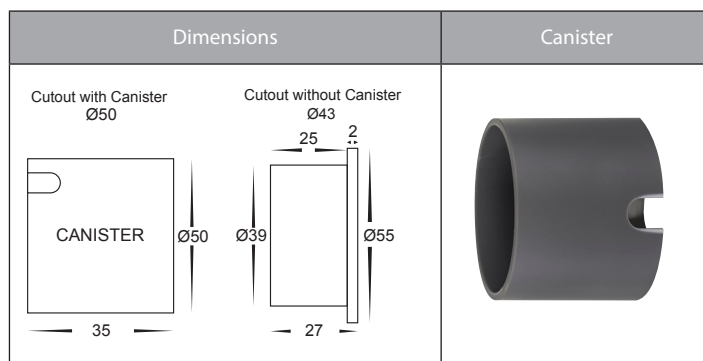

# Mini Reces 316 Stainless Steel or Aluminium Recessed Wall or Step Lights

## Product Specifications

Name	Mini Reces
Material	316 Stainless Steel or Aluminium
Colour	Stainless Steel, Black, White & Antique Brass
Cut Out	With Canister = Ø50mm
	Without Canister = Ø43mm
IP Rating	IP67
IK Rating	IK10
Installation Type	Wall - Recessed
Cable Length	300mm
Lamp Base	Built in LED
Max Wattage	1w
Protection Class	3 (No Earth Required)
Lamp Expectancy	<30,000hrs
CRI	CRI>80
Dimmable	Yes
Warranty	3 Years Replacement*

## Product Ordering

Image	Part Number	Colour Temp	Lumens	Input Voltage	Beam Angle	Included LED	Barcode
	<b>HV3206T-AB-12V</b>	3000k 4000k 5500k	40lm 50lm 45lm	12v DC	40°	<b>TRI Colour</b> 1w Built in LED	9350418028105
	<b>HV3206T-BLK-12V</b>	3000k 4000k 5500k	40lm 50lm 45lm	12v DC	40°	<b>TRI Colour</b> 1w Built in LED	9350418028044
	<b>HV3206T-SS316-12V</b>	3000k 4000k 5500k	40lm 50lm 45lm	12v DC	40°	<b>TRI Colour</b> 1w Built in LED	9350418028051
	<b>HV3206T-WHT-12V</b>	3000k 4000k 5500k	40lm 50lm 45lm	12v DC	40°	<b>TRI Colour</b> 1w Built in LED	9350418028068