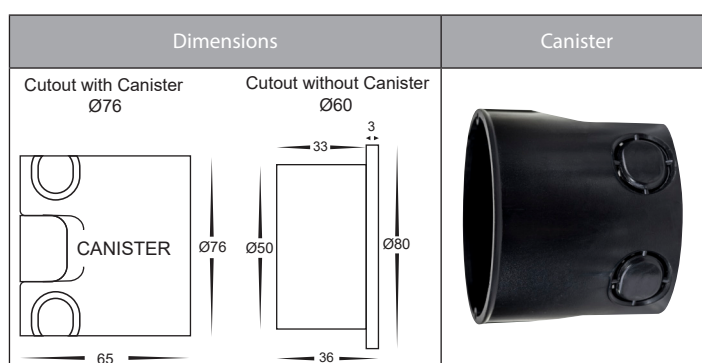

Reces 316 Stainless Steel or Aluminium Recessed Wall or Step Lights

Product Specifications

Name	Reces
Material	316 Stainless Steel or Aluminium
Colour	Stainless Steel, Black, White & Antique Brass
Cut Out	With Canister = Ø76mm
	Without Canister = Ø60mm
IP Rating	IP67
IK Rating	IK10
Installation Type	Wall - Recessed
Cable Length	300mm
Lamp Base	Built in LED
Max Wattage	2.5w
Protection Class	3 (No Earth Required)
Lamp Expectancy	<30,000hrs
CRI	CRI>80
Dimmable	Yes
Warranty	3 Years Replacement*

Optional Havit Compatible Accessories

Image	Part Number	Description
	HV9971	Stainless Steel Maintenance Kit - Kit includes rejuvenating paste + Spray for final protection coating
	12v DC LED Drivers	See Catalogue or Website for full range of 12v DC LED Drivers
	HV9911	Small IP67 Weatherproof Connector
	HV9912	Medium IP67 Weatherproof Connector
	HV9913	Large IP67 Weatherproof Connector

Product Ordering

Image	Part Number	Colour Temp	Lumens	Input Voltage	Beam Angle	Included LED	Barcode
	HV3205T-AB-12V	3000k 4000k 5500k	150lm 160lm 155lm	12v DC	40°	TRI Colour 2.5w Built in LED	9350418028075
	HV3205T-BLK-12V	3000k 4000k 5500k	150lm 160lm 155lm	12v DC	40°	TRI Colour 2.5w Built in LED	9350418027955
	HV3205T-SS316-12V	3000k 4000k 5500k	150lm 160lm 155lm	12v DC	40°	TRI Colour 2.5w Built in LED	9350418027962
	HV3205T-WHT-12V	3000k 4000k 5500k	150lm 160lm 155lm	12v DC	40°	TRI Colour 2.5w Built in LED	9350418027979

*Items ordered after 01-01-2022