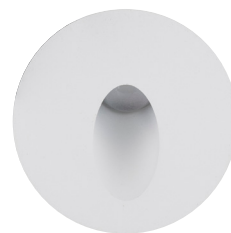

# Reces 316 Stainless Steel or Aluminium Recessed Wall or Step Lights

## Product Specifications

Name	Reces
Material	316 Stainless Steel or Aluminium
Colour	Stainless Steel, Black, White & Antique Brass
Cut Out	With Canister = Ø76mm
	Without Canister = Ø60mm
IP Rating	IP67
IK Rating	IK10
Installation Type	Wall - Recessed
Cable Length	300mm
Lamp Base	Built in LED
Max Wattage	2.5w
Protection Class	3 (No Earth Required)
Lamp Expectancy	<30,000hrs
CRI	CRI>80
Dimmable	Yes
Warranty	3 Years Replacement*

Aluminium  
Antique Brass

Aluminium  
Black

316 Stainless  
Steel

Aluminium  
White