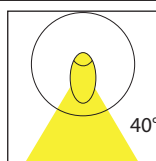

Optional Havit Compatible Accessories

Image	Part Number	Description
	HV9971	Stainless Steel Maintenance Kit - Kit includes rejuvenating paste + Spray for final protection coating
	12v DC LED Drivers	See Catalogue or Website for full range of 12v DC LED Drivers
	HV9911	Small IP67 Weatherproof Connector
	HV9912	Medium IP67 Weatherproof Connector
	HV9913	Large IP67 Weatherproof Connector