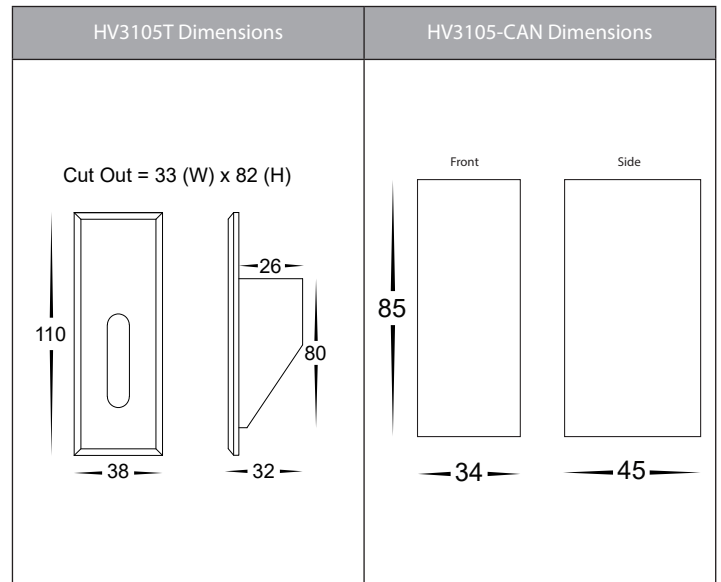

Optional Havit Compatible Accessories

Image	Part Number	Description
	HV3105-CAN	Canister to suit 12v DC Models
	12v DC LED Drivers	See Catalogue or Website for full range of 12v DC LED Drivers