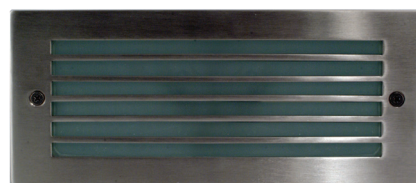

Bata 316 Stainless Steel Recessed Brick Lights with Grills

Product Specifications

Name	Bata
Material	316 Stainless Steel Face + Aluminium Body
Colour	Stainless Steel or Poly Powder Coated Black
IP Rating	IP54
IK Rating	IK06
Installation Type	Wall - Recessed
Cable Length	150mm
Lamp Base	Built in LED
Max Wattage	10w
Protection Class	12v DC = 3 (No Earth Required) 240v = 1 (Earth Required)
Lamp Expectancy	<30,000hrs
Diffuser Type	Glass
CRI	CRI>80
Dimmable	Yes - 240v Model Only
Warranty	3 Years Replacement*

Optional Havit Compatible Accessories

Image	Part Number	Description
	HV9971	Stainless Steel Maintenance Kit - Kit includes rejuvenating paste + Spray for final protection coating
	12v DC LED Drivers	See Catalogue or Website for full range of 12v DC LED Drivers
	HV9625	Triac Dimmer when used with Triac Dimmable Drivers
	HV9911	Small IP67 Weatherproof Connector
	HV9912	Medium IP67 Weatherproof Connector
	HV9913	Large IP67 Weatherproof Connector

Dimensions	
	238 WIDTH = 100mm 86
	108
	108 62 87
	252 233 78

Product Ordering

Image	Part Number	Colour Temp	Lumens	Input Voltage	Beam Angle	Included LED	Barcode
	HV3004T-SS316-12V	3000k 4000k 5500k	800lm 850lm 900lm	12v DC	120°	TRI Colour 10w Built in LED	9350418004611
	HV3004T-SS316-240V	3000k 4000k 5500k	800lm 850lm 900lm	240v AC	120°	TRI Colour 10w Built in LED	9350418004604
	HV3004T-BLK-12V	3000k 4000k 5500k	800lm 850lm 900lm	12v DC	120°	TRI Colour 10w Built in LED	9350418011046
	HV3004T-BLK-240V	3000k 4000k 5500k	800lm 850lm 900lm	240v AC	120°	TRI Colour 10w Built in LED	9350418011053