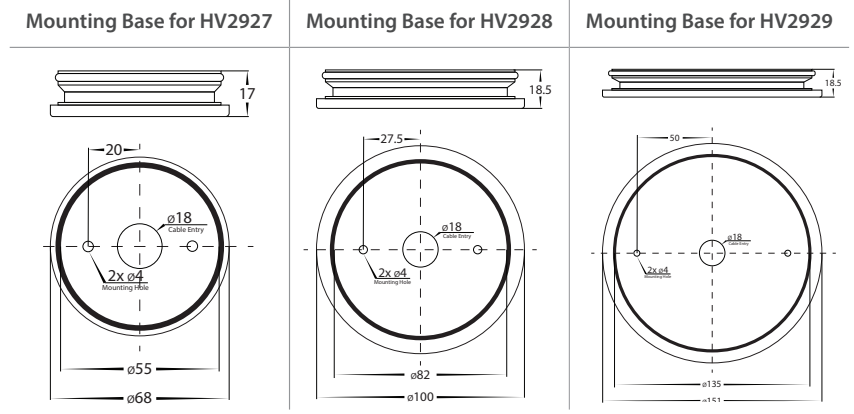

Product Ordering

Image	Part Number	Colour Temp	Lumens	Input Voltage	Beam Angle	Included LED	Barcode
	HV2927T-BR-12V	 3000k 4000k 5500k	100lm	12V DC	120°	TRI Colour Built in 2w LED	9350418036940
	HV2927T-BR-240V		110lm	240V AC			9350418036933
	HV2928T-BR-12V		300lm	12V DC		TRI Colour Built in 6w LED	9350418036964
	HV2928T-BR-240V		310lm	240V AC			9350418036957
	HV2929T-BR-12V		500lm	12V DC		TRI Colour Built in 10w LED	9350418036988
	HV2929T-BR-240V		510lm	240V AC			9350418036971

Tri-Colour By Havit

3000K
4000K
5500K

IP65

Also available in
White
Black
SS316

Warranty
Terms & Conditions

Website

Optional Havit Compatible Accessories

Image	Part Number	Description
	12v DC LED Drivers	See Catalogue or Website for full range of 12v DC LED Drivers
	HV9911	Small IP67 Weatherproof Connector
	HV9912	Medium IP67 Weatherproof Connector
	HV9913	Large IP67 Weatherproof Connector