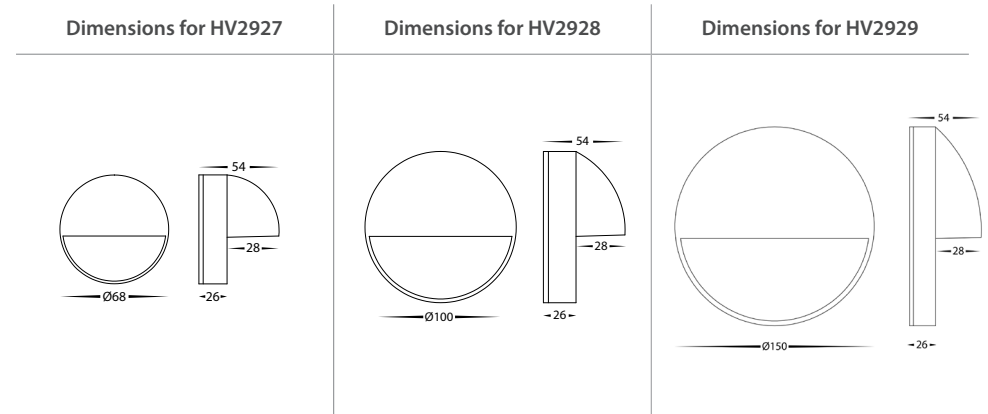

Product Ordering

Image	Part Number	Colour Temp	Lumens	Input Voltage	Beam Angle	Included LED	Barcode
	HV2927T-BR-12V	 3000k 4000k 5500k	100lm	12V DC	120°	TRI Colour Built in 2w LED	9350418036940
	HV2927T-BR-240V		110lm	240V AC			9350418036933
	HV2928T-BR-12V		300lm	12V DC		TRI Colour Built in 6w LED	9350418036964
	HV2928T-BR-240V		310lm	240V AC			9350418036957
	HV2929T-BR-12V		500lm	12V DC		TRI Colour Built in 10w LED	9350418036988
	HV2929T-BR-240V		510lm	240V AC			9350418036971

Tri-Colour By Havit

3000K
4000K
5500K

IP65

Also available in
White
Black
SS316

Warranty
Terms & Conditions

Website

Optional Havit Compatible Accessories

Image	Part Number	Description
	12v DC LED Drivers	See Catalogue or Website for full range of 12v DC LED Drivers
	HV9911	Small IP67 Weatherproof Connector
	HV9912	Medium IP67 Weatherproof Connector
	HV9913	Large IP67 Weatherproof Connector