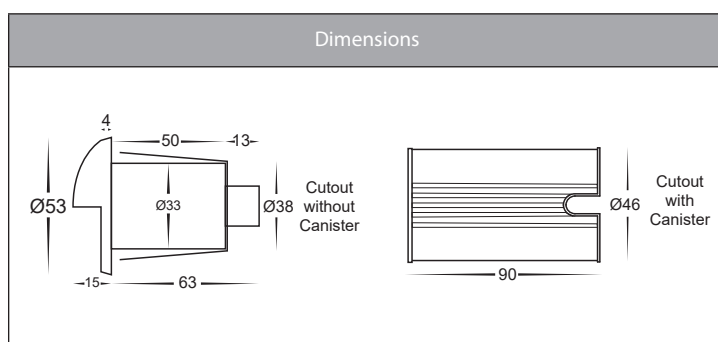

Mini Olo

Recessed Step or Wall Lights with Eyelid

Product Specifications

Name	Mini Olo
Material	316 Stainless Steel & Copper
Colour	Stainless Steel, Poly Powder Coated Black & Copper
Cut out	Without Canister = 38mm
	With Canister = 46mm
IP Rating	IP67
IK Rating	IK10
Installation Type	Wall - Recessed
Cable Length	300mm
Lamp Base	Built in LED
Max Wattage	1w
Protection Class	3 (No Earth Required)
Lamp Expectancy	<30,000hrs
Diffuser Type	Glass
CRI	CRI>80
Dimmable	Yes
Warranty	3 Years Replacement*

Product Ordering

Image	Part Number	Colour Temp	Lumens	Input Voltage	Beam Angle	Included LED	Barcode
	HV2891T-BLK-12V	3000k 4000k 5500k	80lm 90lm 85lm	12v DC	30°	Tri Colour 1w Built in LED	9350418033840
	HV2891T-SS316-12V	3000k 4000k 5500k	80lm 90lm 85lm	12v DC	30°	Tri Colour 1w Built in LED	9350418033864
	HV2891T-CP-12V	3000k 4000k 5500k	80lm 90lm 85lm	12v DC	30°	Tri Colour 1w Built in LED	9350418033857