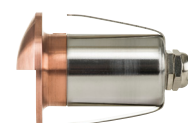

Mini Olo

Recessed Step or Wall Lights with Eyelid

Product Specifications

Name	Mini Olo
Material	316 Stainless Steel & Copper
Colour	Stainless Steel, Poly Powder Coated Black & Copper
Cut out	Without Canister = 38mm
	With Canister = 46mm
IP Rating	IP67
IK Rating	IK10
Installation Type	Wall - Recessed
Cable Length	300mm
Lamp Base	Built in LED
Max Wattage	1w
Protection Class	3 (No Earth Required)
Lamp Expectancy	<30,000hrs
Diffuser Type	Glass
CRI	CRI>80
Dimmable	Yes
Warranty	3 Years Replacement*

Weathered Copper

i Solid Brass and Solid Copper fittings will naturally tarnish, Solid Brass fittings with additional coatings (Antique Brass & Graphite) may tarnish through the coating when installed in outdoor environments

Optional Havit Compatible Accessories

Image	Part Number	Description
	HV9971	Stainless Steel Maintenance Kit - Kit includes rejuvenating paste + Spray for final protection coating
	12v DC LED Drivers	See Catalogue or Website for full range of 12v DC LED Drivers
	HV9911	Small IP67 Weatherproof Connector
	HV9912	Medium IP67 Weatherproof Connector
	HV9913	Large IP67 Weatherproof Connector