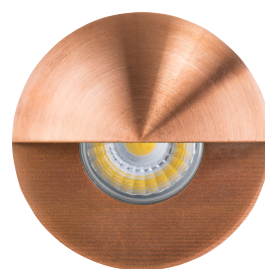

Mini Olo

Recessed Step or Wall Lights with Eyelid

Product Specifications

Name	Mini Olo
Material	316 Stainless Steel & Copper
Colour	Stainless Steel, Poly Powder Coated Black & Copper
Cut out	Without Canister = 38mm
	With Canister = 46mm
IP Rating	IP67
IK Rating	IK10
Installation Type	Wall - Recessed
Cable Length	300mm
Lamp Base	Built in LED
Max Wattage	1w
Protection Class	3 (No Earth Required)
Lamp Expectancy	<30,000hrs
Diffuser Type	Glass
CRI	CRI>80
Dimmable	Yes
Warranty	3 Years Replacement*

Weathered Copper

i Solid Brass and Solid Copper fittings will naturally tarnish, Solid Brass fittings with additional coatings (Antique Brass & Graphite) may tarnish through the coating when installed in outdoor environments

Optional Havit Compatible Accessories

Image	Part Number	Description
	HV9971	Stainless Steel Maintenance Kit - Kit includes rejuvenating paste + Spray for final protection coating
	12v DC LED Drivers	See Catalogue or Website for full range of 12v DC LED Drivers
	HV9911	Small IP67 Weatherproof Connector
	HV9912	Medium IP67 Weatherproof Connector
	HV9913	Large IP67 Weatherproof Connector

Product Ordering

Image	Part Number	Colour Temp	Lumens	Input Voltage	Beam Angle	Included LED	Barcode
	HV2891T-BLK-12V	3000k 4000k 5500k	80lm 90lm 85lm	12v DC	30°	Tri Colour 1w Built in LED	9350418033840
	HV2891T-SS316-12V	3000k 4000k 5500k	80lm 90lm 85lm	12v DC	30°	Tri Colour 1w Built in LED	9350418033864
	HV2891T-CP-12V	3000k 4000k 5500k	80lm 90lm 85lm	12v DC	30°	Tri Colour 1w Built in LED	9350418033857