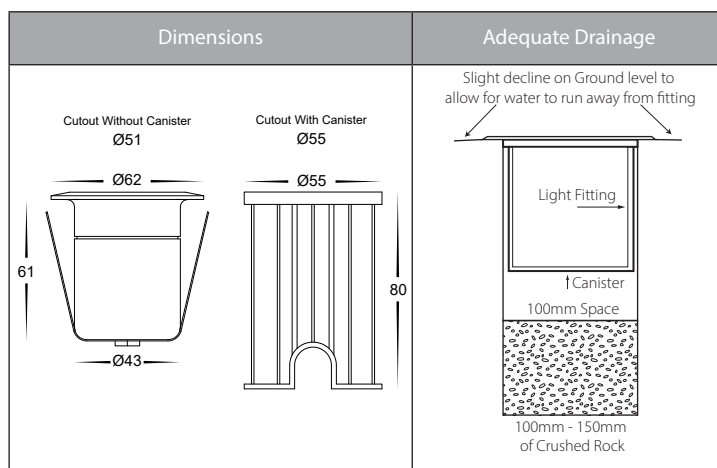

Product Ordering

Image	Part Number	Colour Temp	Lumens	Input Voltage	Beam Angle	Included LED	Barcode
	HV2882W-BLK	3000k	400lm	12v DC	36°	5w Built in LED	9350418005991
	HV2882N-BLK	4000k	420lm	12v DC	36°	5w Built in LED	9350418013422
	HV2882C-BLK	5500k	450lm	12v DC	36°	5w Built in LED	9350418005984
	HV2882W-SLV	3000k	400lm	12v DC	36°	5w Built in LED	9350418005953
	HV2882N-SLV	4000k	420lm	12v DC	36°	5w Built in LED	9350418013408
	HV2882C-SLV	5500k	450lm	12v DC	36°	5w Built in LED	9350418005946

*Items ordered after 01-01-2022