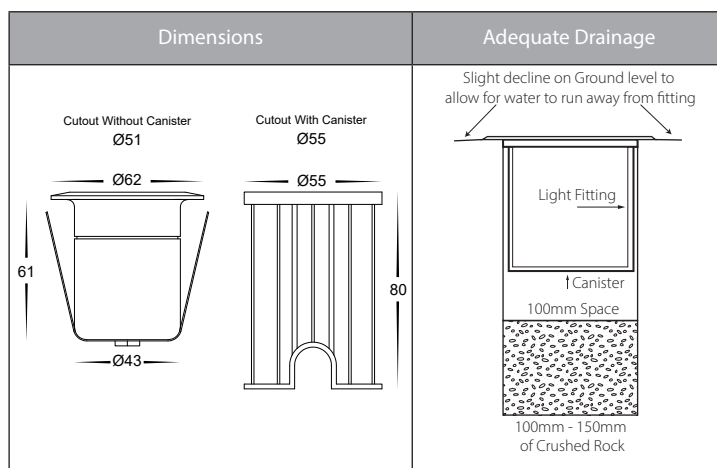

Elite Aluminium Recessed Outdoor Lights

Product Specifications

Name	Elite
Material	Aluminium
Colour	Silver or Poly Powder Coated Black
Cut out	Without Canister = 51mm
	With Canister = 55mm
IP Rating	IP65
IK Rating	IK08
Installation Type	Ground or Wall - Recessed
Cable Length	300mm
Lamp Base	Built in LED
Max Wattage	5w
Protection Class	3 (No Earth Required)
Lamp Expectancy	<30,000hrs
Diffuser Type	Plastic
CRI	CRI>80
Dimmable	Yes
Warranty	3 Years Replacement*

Product Ordering

Image	Part Number	Colour Temp	Lumens	Input Voltage	Beam Angle	Included LED	Barcode
	HV2882T-BLK-12V	3000k 4000k 5500k	400lm 420lm 450lm	12v DC	36°	Tri Colour 5w Built in LED	9350418029294
	HV2882T-SLV-12V	3000k 4000k 5500k	400lm 420lm 450lm	12v DC	36°	Tri Colour 5w Built in LED	9350418029300