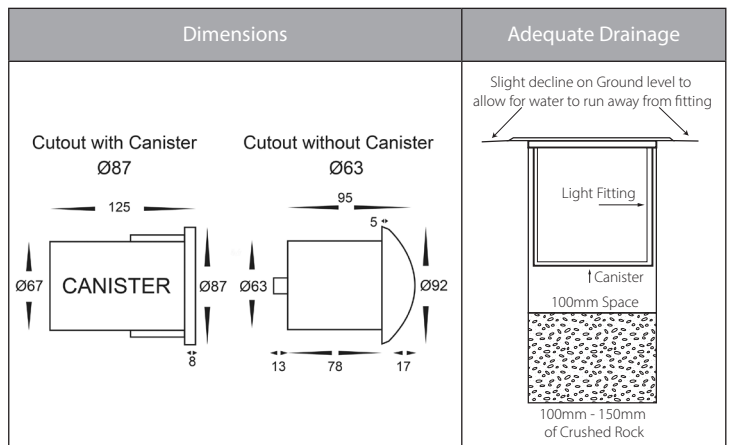

Optional Havit Compatible Accessories

Image	Part Number	Colour Temp	Input Voltage	Beam Angle	Included LED
	HV9507	3000k	12v DC	60°	TRI Colour 3/5/7w MR16 LED
	HV9508	4000k 5500k	24v DC		
	12v DC LED Drivers	See Catalogue or Website for full range of 12v DC LED Drivers