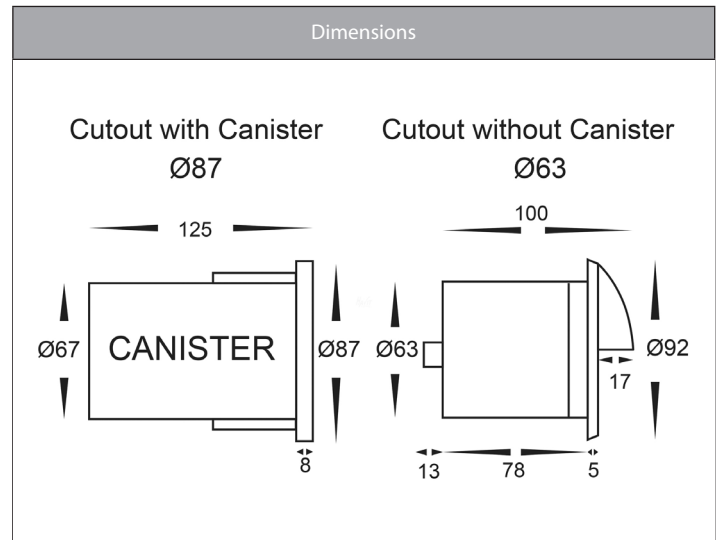

Olo 316 Stainless Steel Black Recessed Step Light with Eyelid

Product Specifications

Name	Olo
Material	316 Stainless Steel
Colour	Stainless Steel + Poly Powder Coated Black Face
IP Rating	IP65
Installation Type	Wall - Recessed
Cable Length	300mm
Lamp Base	MR16
Max Wattage	20w
Protection Class	3 (No Earth Required)
Lamp Expectancy	<30,000hrs
Diffuser Type	Clear Glass
CRI	CRI>80
Dimmable	No - Not with supplied globes
IK Rating	IK08
Warranty	3 Years Replacement*

Optional Havit Compatible Accessories

Image	Part Number	Colour Temp	Input Voltage	Beam Angle	Included LED
	HV9507	3000k 4000k 5500k	12v DC	60°	TRI Colour 3/5/7w MR16 LED
	HV9508		24v DC		
	HV190-HC	Honeycomb Lens			
	12v DC LED Drivers	See Catalogue or Website for full range of 12v DC LED Drivers			

Product Ordering

Part Number	Colour Temp	Lumens	Input Voltage	Beam Angle	Included LED	Barcode
HV19012T-BLK	3000k 4000k 5500k	270lm 285lm 300lm	12v DC	120°	TRI Colour 5w MR16 LED	9350418016362

*Items ordered after 01-01-2022