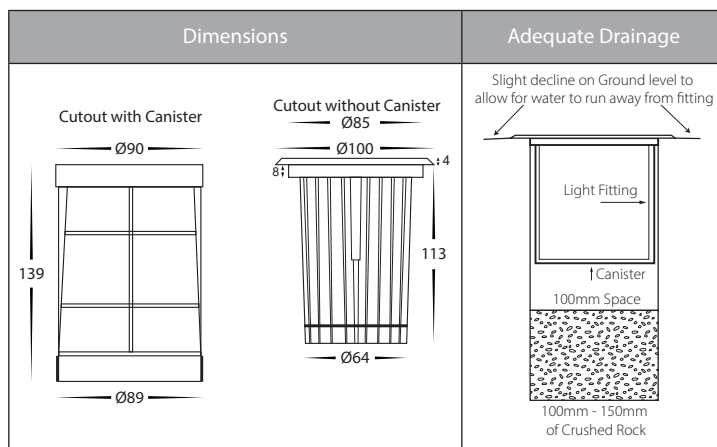

Product Ordering

Part Number	Colour Temp	Lumens	Input Voltage	Beam Angle	Included LED	Barcode
HV1831W-12V	3000k	570lm	12v DC	38°	7w Built in LED	9350418001092
HV1831W-240V	3000k	570lm	240v AC	38°	7w Built in LED	9350418001085
HV1831C-12V	5500K	630lm	12v DC	38°	7w Built in LED	9350418004697
HV1831C-240V	5500K	630lm	240v AC	38°	7w Built in LED	9350418004680

*Items ordered after 01-01-2022