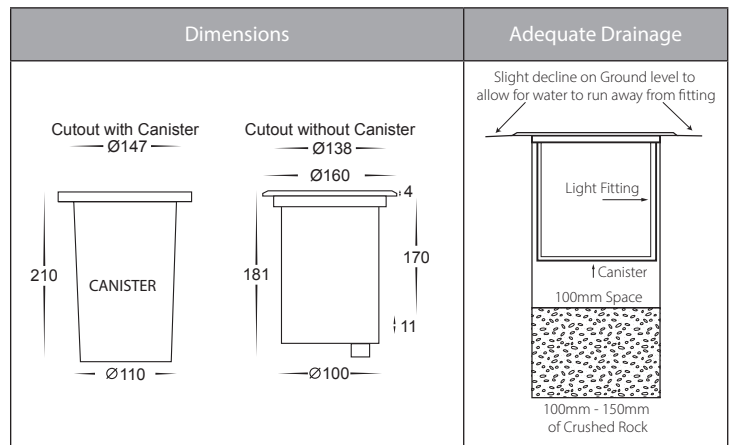

Toldo 316 Stainless Steel Round Inground Light

Product Specifications

Name	Toldo
Material	316 Stainless Steel + Aluminium
Colour	Stainless Steel Face + Black Body
IP Rating	IP67
IK Rating	IK10
Tilt	30°
Installation Type	Inground - Recessed
Trafficable	1000kg
Cable Length	300mm
Lamp Base	Built in LED
Max Wattage	5w
Protection Class	3 (No Earth Required)
Lamp Expectancy	>30,000hrs
Diffuser Type	Clear Glass
CRI	CRI>80
Dimmable	No
Warranty	3 Years Replacement*

Product Ordering

Part Number	Colour Temp	Lumens	Input Voltage	Beam Angle	Included LED	Barcode
HV1828T	3000k 4000k 5500k	450lm 475lm 500lm	12v DC	30°	TRI Colour 5w Built in LED	9350418032638

*Items ordered after 01-01-2022