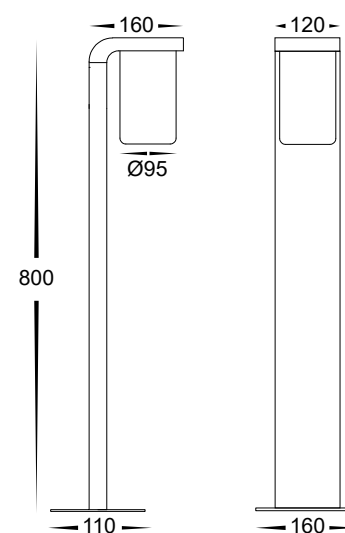

Angela Aluminium Black Bollard Light

Name	Angela
Material	Aluminium
Colour	Poly Powder Coated Black
IP Rating	IP54
Colour Temp	2700K
IK Rating	IK04
Installation Type	Ground - Surface Mounted
Diffuser Type	Clear Glass
Lamp Base	E27
Max Wattage	9w
Protection Class	240v =1 (Earth Required)
Lamp Expectancy	<30,000hrs
CRI	CRI>80
Dimmable	yes - Triac / Phase Cut
Warranty	3 Years Replacement

Mounting Diagram

View from Bottom of Base

Dimensions

180°

Tri-Colour By Havit

3000K

4000K

5500K

IP54

INDOOR/OUTDOOR

WATER RESISTANT

Warranty Terms & Conditions

Website

Product Ordering

Image	Part Number	Colour Temp	Lumens	Input Voltage	Beam Angle	Included LED	Barcode
	HV1692W-BLK	2700K	700lm	240v AC	180°	1x 9w Filament LED E27 Globe	9350418036926