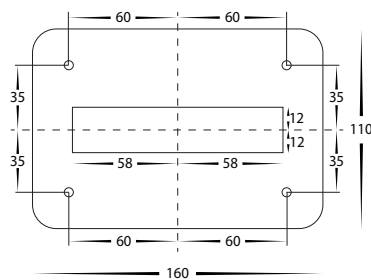

Angela Aluminium Black Bollard Light

Name	Angela
Material	Aluminium
Colour	Poly Powder Coated Black
IP Rating	IP54
Colour Temp	2700K
IK Rating	IK04
Installation Type	Ground - Surface Mounted
Diffuser Type	Clear Glass
Lamp Base	E27
Max Wattage	9w
Protection Class	240v =1 (Earth Required)
Lamp Expectancy	<30,000hrs
CRI	CRI>80
Dimmable	yes - Triac / Phase Cut
Warranty	3 Years Replacement

Mounting Diagram

View from Bottom of Base

Dimensions

180°

Tri-Colour By Havit

3000K

4000K

5500K

IP54

INDOOR/OUTDOOR

WATER RESISTANT

Warranty Terms & Conditions

Website

Product Ordering

Image	Part Number	Colour Temp	Lumens	Input Voltage	Beam Angle	Included LED	Barcode
	HV1692W-BLK	2700K	700lm	240v AC	180°	1x 9w Filament LED E27 Globe	9350418036926