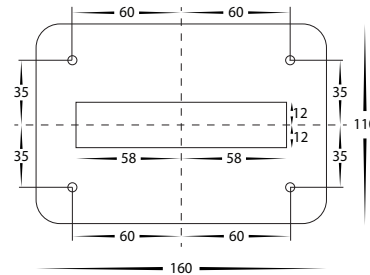

Otaner Aluminium Black Bollard Light

Name	Otaner
Material	Aluminium
Colour	Poly Powder Coated Black
IP Rating	IP54
Colour Temp	<div style="display: flex; gap: 5px;"> <div style="width: 10px; height: 10px; background-color: #FFD700; border: 1px solid black;"></div> 3000k <div style="width: 10px; height: 10px; background-color: #ADD8E6; border: 1px solid black;"></div> 4000k <div style="width: 10px; height: 10px; background-color: #0000FF; border: 1px solid black;"></div> 5500k </div>
IK Rating	IK04
Installation Type	Ground - Surface Mounted
Diffuser Type	Clear + Opal Glass
Lamp Base	Built in LED
Max Wattage	10w
Protection Class	240v =1 (Earth Required)
Lamp Expectancy	<30,000hrs
CRI	CRI>80
Dimmable	No
Warranty	3 Years Replacement

Mounting Diagram

View from Bottom of Base

Dimensions

Product Ordering

Image	Part Number	Colour Temp	Lumens	Input Voltage	Beam Angle	Included LED	Barcode
	HV1691T-BLK-240V	3000K 4000K 5500K	610lm 620lm 615lm	240v AC	120°	TRI Colour Built in 10w LED	9350418036919