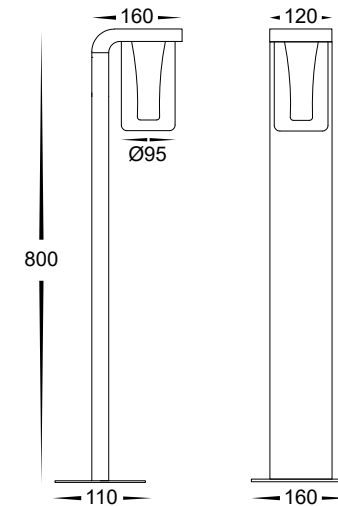

Otaner Aluminium Black Bollard Light

Name	Otaner
Material	Aluminium
Colour	Poly Powder Coated Black
IP Rating	IP54
Colour Temp	<div style="display: flex; gap: 5px;"> <div style="width: 10px; height: 10px; background-color: #FFD700; border: 1px solid black;"></div> 3000k <div style="width: 10px; height: 10px; background-color: #ADD8E6; border: 1px solid black;"></div> 4000k <div style="width: 10px; height: 10px; background-color: #0000FF; border: 1px solid black;"></div> 5500k </div>
IK Rating	IK04
Installation Type	Ground - Surface Mounted
Diffuser Type	Clear + Opal Glass
Lamp Base	Built in LED
Max Wattage	10w
Protection Class	240v =1 (Earth Required)
Lamp Expectancy	<30,000hrs
CRI	CRI>80
Dimmable	No
Warranty	3 Years Replacement

Mounting Diagram

View from Bottom of Base

Dimensions

Product Ordering

Image	Part Number	Colour Temp	Lumens	Input Voltage	Beam Angle	Included LED	Barcode
	HV1691T-BLK-240V	3000K 4000K 5500K	610lm 620lm 615lm	240v AC	120°	TRI Colour Built in 10w LED	9350418036919