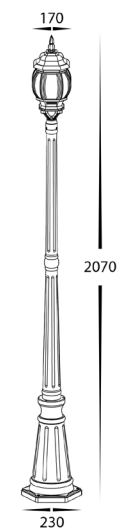

# Trener Aluminium Black Coach Post Lights

Name	Trener
Material	Aluminium
Colour	Poly Powder Coated Black
IP Rating	IP44
Colour Temp	 2700K
IK Rating	IK08
Installation Type	Ground - Surface Mounted
Diffuser Type	Clear Plastic
Lamp Base	E27
Protection Class	240v = 1 (Requires Earth)
Max Wattage	1x 9w   3x 9w
Lamp Expectancy	<30,000hrs
CRI	CRI>80
Dimmable	Yes - Triac Dimmable
Warranty	3 Years Replacement

## Product Ordering

Image	Part Number	Colour Temp	Lumens	Input Voltage	Beam Angle	Included LED	Barcode
	HV1671W-BLK	2700K	700lm	240v AC	180°	 <b>1x 9w E27</b> LED Filament Globe	9350418038180
	HV1673W-BLK	2700K	3x 700lm	240v AC	180°	 <b>3x 9w E27</b> LED Filament Globe	9350418038197

HV1671 Dimensions

HV1673 Dimensions