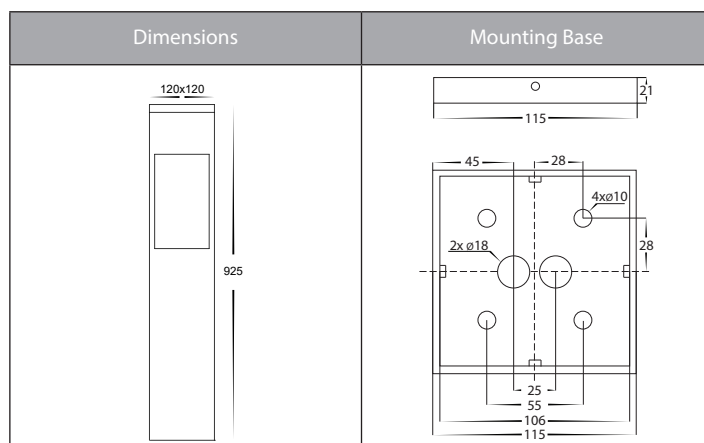

## Product Specifications

Name	Fedor
Material	Aluminium
Colour	Poly Powder Coated Black
IP Rating	IP65
Installation Type	Ground - Surface Mounted
Lamp Base	Built in LED
Max Wattage	12w
Protection Class	240v = 1 (Requires Earth) 24v DC = 3 (No Earth Required)
Lamp Expectancy	<30,000hrs
Diffuser Type	Clear Perspex
CRI	CRI>80
Dimmable	No
IK Rating	IK10
Warranty	3 Years Replacement*

## Product Ordering

Part Number	Colour Temp	Lumens	Input Voltage	Beam Angle	Included LED	Barcode
<b>HV1631T-BLK-240V-SQ</b>	3000k 4000k 5500k	770lm 780lm 775lm	240v AC	60°	<b>TRI Colour</b> 12w Built in LED	9350418026651
<b>HV1631T-BLK-24V-SQ</b>	3000k 4000k 5500k	770lm 780lm 775lm	24v DC	60°	<b>TRI Colour</b> 12w Built in LED	9350418026668