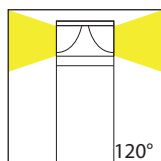

Divad Aluminium Black Bollard Lights

Product Specifications

Name	Divad
Material	Aluminium
Colour	Poly Powder Coated Black
IP Rating	IP65
Installation Type	Ground - Surface Mounted
Lamp Base	Built in LED
Max Wattage	12w
Protection Class	240v = 1 (Requires Earth) 24v DC = 3 (No Earth Required)
Lamp Expectancy	<30,000hrs
Diffuser Type	Clear Perspex
CRI	CRI>80
Dimmable	No
IK Rating	IK08
Warranty	3 Years Replacement*