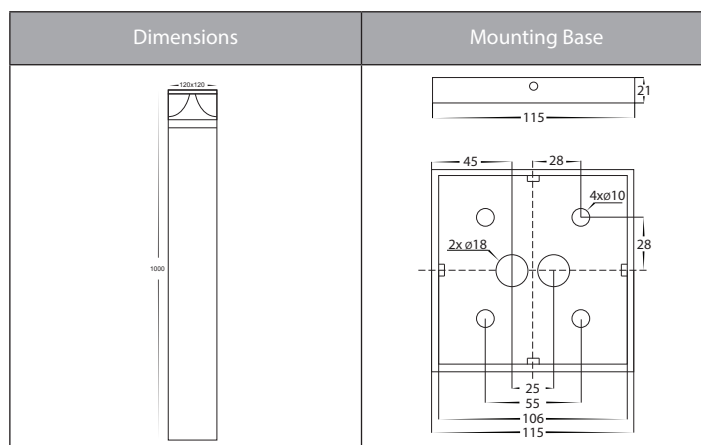

Product Ordering

Part Number	Colour Temp	Lumens	Input Voltage	Beam Angle	Included LED	Barcode
HV1629T-BLK-240V-SQ	3000k 4000k 5500k	960lm 1020lm 1080lm	240v AC	120°	TRI Colour 12w Built in LED	9350418012241
HV1629T-BLK-24V-SQ	3000k 4000k 5500k	960lm 1020lm 1080lm	24v DC	120°	TRI Colour 12w Built in LED	9350418000064