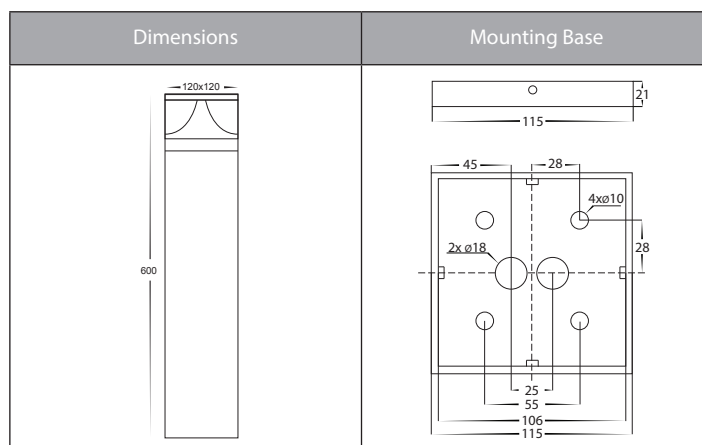

Product Ordering

Part Number	Colour Temp	Lumens	Input Voltage	Beam Angle	Included LED	Barcode
HV1628T-BLK-240V-SQ	3000k 4000k 5500k	960lm 1020lm 1080lm	240v AC	120°	TRI Colour 12w Built in LED	9350418012234
HV1628T-BLK-24V-SQ	3000k 4000k 5500k	960lm 1020lm 1080lm	24v DC	120°	TRI Colour 12w Built in LED	9350418000040