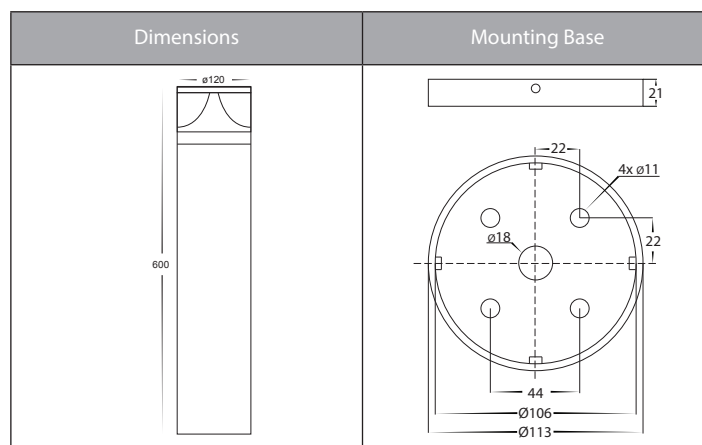

Product Ordering

Part Number	Colour Temp	Lumens	Input Voltage	Beam Angle	Included LED	Barcode
HV1628T-BLK-240V-RND	3000k 4000k 5500k	960lm 1020lm 1080lm	240v AC	120°	TRI Colour 12w Built in LED	9350418005717
HV1628T-BLK-24V-RND	3000k 4000k 5500k	960lm 1020lm 1080lm	24v DC	120°	TRI Colour 12w Built in LED	9350418000019