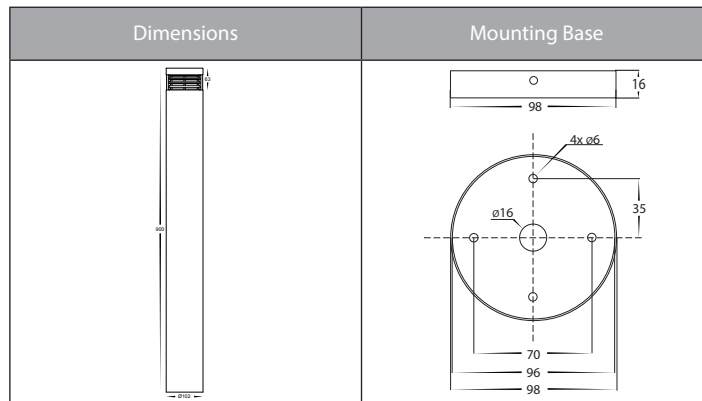

Optional Havit Compatible Accessories

Image	Part Number	Colour Temp	Input Voltage	Beam Angle	Included LED
	HV9507	3000k 4000k 5500k	12v DC	60°	TRI Colour 3/5/7w MR16 LED
	HV9508		24v DC		
	12v DC LED Drivers	See Catalogue or Website for full range of 12v DC LED Drivers			
	HV1607	Optional spike for installation into ground.