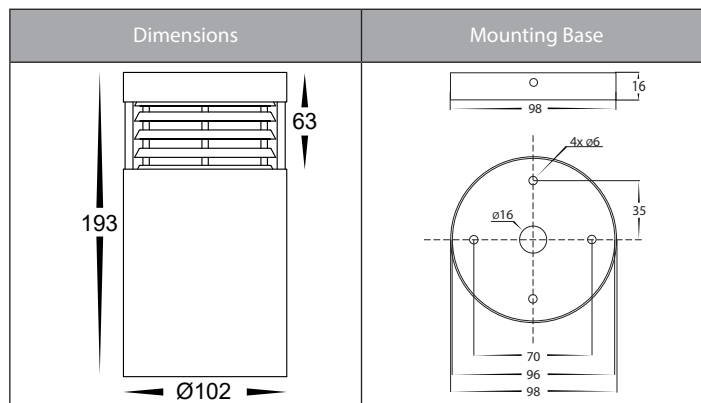

Product Ordering

Image	Part Number	Colour Temp	Lumens	Input Voltage	Beam Angle	Included LED	Barcode
	HV1615T-SS316-240V	3000k 4000k 5500k	700lm 720lm 740lm	240v AC	120°	TRI Colour 9w E27 LED	9350418016218
	HV1615T-SS316-12V	3000k 4000k 5500k	270lm 285lm 300lm	12v DC	120°	TRI Colour 5w MR16 LED	9350418016201
	HV1615T-BLK-240V	3000k 4000k 5500k	700lm 720lm 740lm	240v AC	120°	TRI Colour 9w E27 LED	9350418016195
	HV1615T-BLK-12V	3000k 4000k 5500k	270lm 285lm 300lm	12v DC	120°	TRI Colour 5w MR16 LED	9350418016188

*Items ordered after 01-01-2022