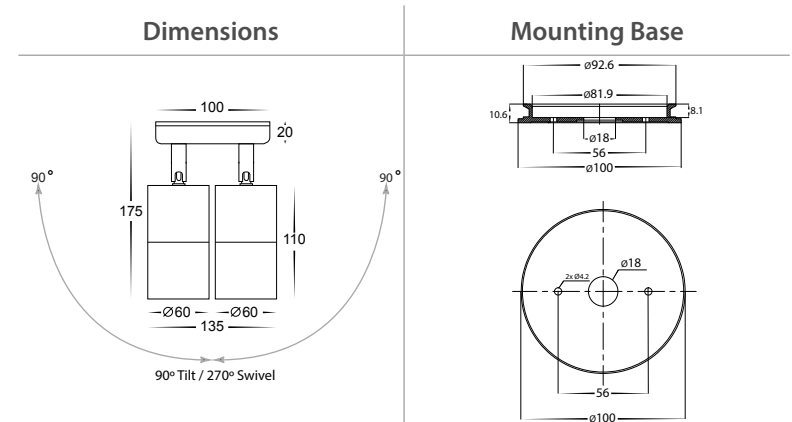

# Tivah Aluminium Black Double Adjustable Spot Light

<b>Name</b>	Tivah
<b>Material</b>	Aluminium
<b>Colour</b>	Poly Powder Coated Black
<b>IP Rating</b>	IP65
<b>Colour Temp</b>	<div style="display: flex; gap: 5px;"> <div style="width: 10px; height: 10px; background-color: #FFD700; border: 1px solid black;"></div> 3000k             <div style="width: 10px; height: 10px; background-color: #ADD8E6; border: 1px solid black;"></div> 4000k             <div style="width: 10px; height: 10px; background-color: #00CED1; border: 1px solid black;"></div> 5500k           </div>
<b>IK Rating</b>	IK10
<b>Installation Type</b>	Wall or Ceiling - Surface Mounted
<b>Diffuser Type</b>	Clear Glass
<b>Lamp Base</b>	Available in either GU10 or MR16
<b>Max Wattage</b>	2x 35w GU10   2x 20w MR16
<b>Protection Class</b>	GU10 = 1 (requires Earth) MR16 = 3 (Low Voltage - No Earth Required)
<b>Lamp Expectancy</b>	<30,000hrs*
<b>CRI</b>	CRI>80
<b>SDCM</b>	<6
<b>UGR</b>	<45
<b>Dimmable</b>	Yes - Triac Dimmable (HV1325T only)
<b>Warranty</b>	3 Years Replacement*

## Product Ordering

Image	Part Number	Colour Temp	Lumens	Input Voltage	Beam Angle	Included LED	Barcode
	<b>HV1325T</b>	<div style="display: flex; gap: 5px;"> <div style="width: 10px; height: 10px; background-color: #FFD700; border: 1px solid black;"></div> 3000K             <div style="width: 10px; height: 10px; background-color: #ADD8E6; border: 1px solid black;"></div> 4000K             <div style="width: 10px; height: 10px; background-color: #00CED1; border: 1px solid black;"></div> 5500K           </div>	2x 240-560lm 2x 255-595lm 2x 270-630lm	240v AC	60°	<b>TRI Colour</b> 2x 3/5/7w GU10 LED	9350418015549
	<b>HV1327GU10T</b>		2x 270lm 2x 285lm 2x 300lm			<b>TRI Colour</b> 2x 5w GU10 LED	9350418015556
	<b>HV1327MR16T</b>		2x 270lm 2x 285lm 2x 300lm	12v DC	120°	<b>TRI Colour</b> 2x 5w MR16 LED	9350418015563