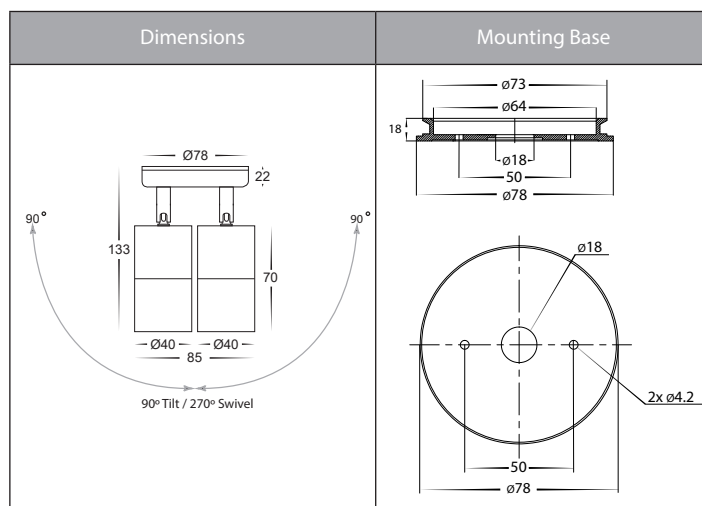

Optional Havit Compatible Accessories

Image	Part Number	Colour Temp	Input Voltage	Beam Angle	Included LED
	HV9311C	5500k	12v DC	60°	3w MR11 LED
	HV9971	Stainless Steel Maintenance Kit - Kit includes rejuvenating paste + Spray for final protection coating			
	12v DC LED Drivers	See Catalogue or Website for full range of 12v DC LED Drivers