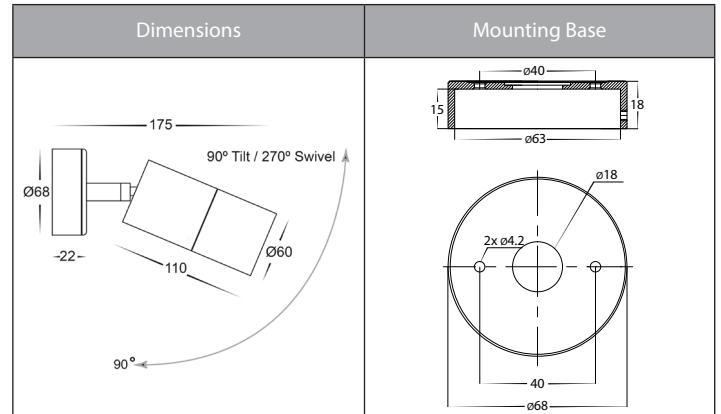

## Product Specifications

Name	Tivah
Material	Solid Brass
Colour	Antique Brass
IP Rating	IP65
Installation Type	Wall or Ceiling- Surface Mounted
Lamp Base	Either GU10 or MR16
Protection Class	240v = 1 (Requires Earth)
	12v DC = 3 (No Earth Required)
Max Wattage	35w GU10   20w MR16
Lamp Expectancy	<30,000hrs
Diffuser Type	Clear Glass
CRI	CRI>80
Dimmable	No - Not with supplied globes, See below for optional dimmable globes
IK Rating	IK10
Warranty	3 Years Replacement*

## Product Ordering

Part Number	Colour Temp	Lumens	Input Voltage	Beam Angle	Included LED	Barcode
<b>HV1297T</b>	3000k 4000k 5500k	240-560lm 255-595lm 270-630lm	240v AC	60°	<b>TRI Colour</b> 3/5/7w GU10 LED	9350418015457
<b>HV1297GU10T</b>	3000k 4000k 5500k	270lm 285lm 300lm	240v AC	120°	<b>TRI Colour</b> 5w GU10 LED	9350418015464
<b>HV1297MR16T</b>	3000k 4000k 5500k	270lm 285lm 300lm	12v DC	120°	<b>TRI Colour</b> 5w MR16 LED	9350418015471