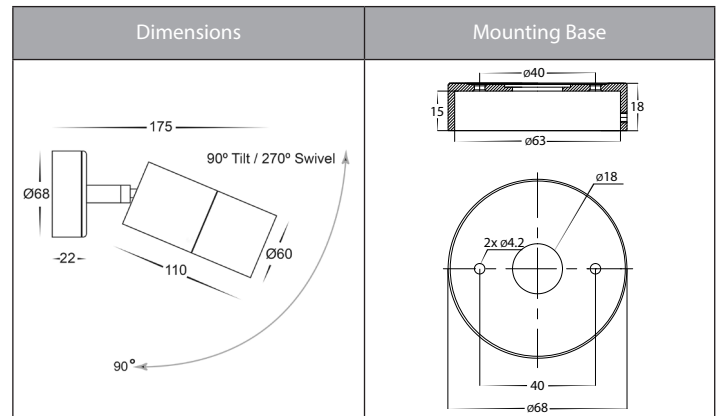

Tivah Graphite Coloured Solid Brass Single Adjustable Wall Lights

Product Specifications

Name	Tivah
Material	Solid Brass
Colour	Graphite
IP Rating	IP65
Installation Type	Wall or Ceiling- Surface Mounted
Lamp Base	Either GU10 or MR16
Protection Class	240v = 1 (Requires Earth)
	12v DC = 3 (No Earth Required)
Max Wattage	35w GU10 20w MR16
Lamp Expectancy	<30,000hrs
Diffuser Type	Clear Glass
CRI	CRI>80
Dimmable	No - Not with supplied globes, See below for optional dimmable globes
IK Rating	IK10
Warranty	3 Years Replacement*

Product Ordering

Part Number	Colour Temp	Lumens	Input Voltage	Beam Angle	Included LED	Barcode
HV1277T	3000k 4000k 5500k	240-560lm 255-595lm 270-630lm	240v AC	60°	TRI Colour 3/5/7w GU10 LED	9350418019493
HV1277GU10T	3000k 4000k 5500k	270lm 285lm 300lm	240v AC	120°	TRI Colour 5w GU10 LED	9350418019509
HV1277MR16T	3000k 4000k 5500k	270lm 285lm 300lm	12v DC	120°	TRI Colour 5w MR16 LED	9350418019516