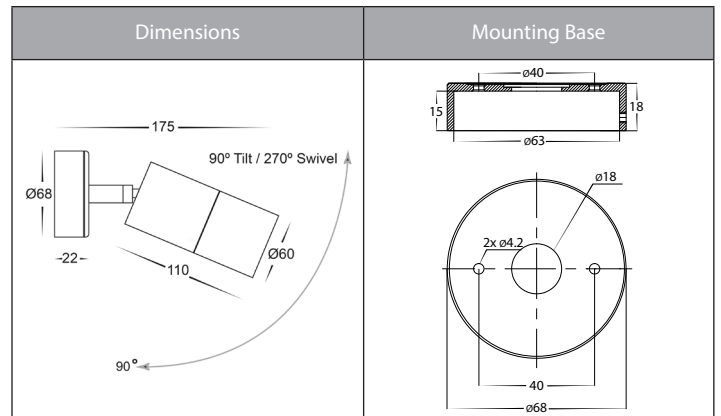

Tivah Aluminium Silver Single Adjustable Wall Lights

Product Specifications

Name	Tivah
Material	Aluminium
Colour	Poly Powder Coated Silver
IP Rating	IP65
Installation Type	Wall or Ceiling - Surface Mounted
Lamp Base	Either GU10 or MR16
Protection Class	240v = 1 (Requires Earth)
	12v DC = 3 (No Earth Required)
Max Wattage	35w GU10 20w MR16
Lamp Expectancy	<30,000hrs
Diffuser Type	Clear Glass
CRI	CRI>80
Dimmable	No - Not with supplied globes, See below for optional dimmable globes
IK Rating	IK10
Warranty	3 Years Replacement*

Product Ordering

Part Number	Colour Temp	Lumens	Input Voltage	Beam Angle	Included LED	Barcode
HV1245T	3000k 4000k 5500k	240-560lm 255-595lm 270-630lm	240v AC	60°	TRI Colour 3/5/7w GU10 LED	9350418015396
HV1247GU10T	3000k 4000k 5500k	270lm 285lm 300lm	240v AC	120°	TRI Colour 5w GU10 LED	9350418015402
HV1247MR16T	3000k 4000k 5500k	270lm 285lm 300lm	12v DC	120°	TRI Colour 5w MR16 LED	9350418015419