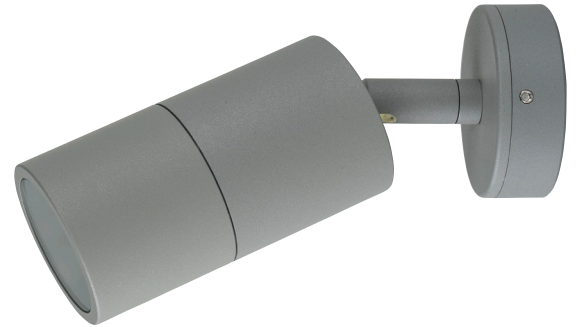

Tivah Aluminium Silver Single Adjustable Wall Lights

Product Specifications

Name	Tivah
Material	Aluminium
Colour	Poly Powder Coated Silver
IP Rating	IP65
Installation Type	Wall or Ceiling - Surface Mounted
Lamp Base	Either GU10 or MR16
Protection Class	240v = 1 (Requires Earth)
	12v DC = 3 (No Earth Required)
Max Wattage	35w GU10 20w MR16
Lamp Expectancy	<30,000hrs
Diffuser Type	Clear Glass
CRI	CRI>80
Dimmable	No - Not with supplied globes, See below for optional dimmable globes
IK Rating	IK10
Warranty	3 Years Replacement*

Optional Havit Compatible Accessories

Image	Part Number	Colour Temp	Input Voltage	Beam Angle	Included LED
	HV9506D	3000k 4000k 5500k	240v AC	60°	TRI Colour 3/5/7w GU10 LED
	12v DC LED Drivers	See Catalogue or Website for full range of 12v DC LED Drivers			

Product Ordering

Part Number	Colour Temp	Lumens	Input Voltage	Beam Angle	Included LED	Barcode
HV1245T	3000k 4000k 5500k	240-560lm 255-595lm 270-630lm	240v AC	60°	TRI Colour 3/5/7w GU10 LED	9350418015396
HV1247GU10T	3000k 4000k 5500k	270lm 285lm 300lm	240v AC	120°	TRI Colour 5w GU10 LED	9350418015402
HV1247MR16T	3000k 4000k 5500k	270lm 285lm 300lm	12v DC	120°	TRI Colour 5w MR16 LED	9350418015419