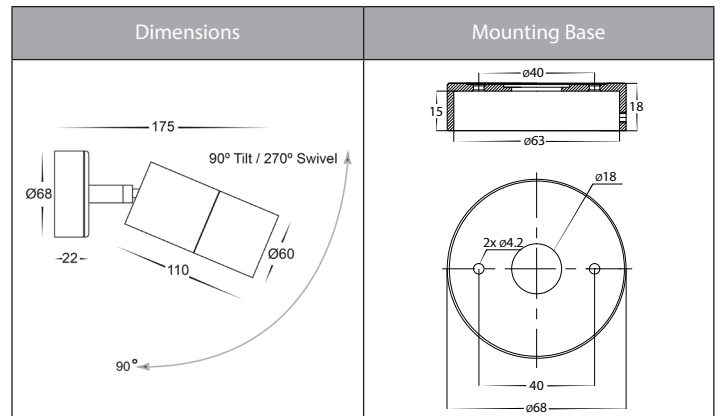

Tivah Aluminium White Single Adjustable Wall Lights

Product Specifications

Name	Tivah
Material	Aluminium
Colour	Poly Powder Coated White
IP Rating	IP65
Installation Type	Wall or Ceiling - Surface Mounted
Lamp Base	Either GU10 or MR16
Protection Class	240v = 1 (Requires Earth)
	12v DC = 3 (No Earth Required)
Max Wattage	35w GU10 20w MR16
Lamp Expectancy	>30,000hrs
Diffuser Type	Clear Glass
CRI	CRI>80
Dimmable	No - Not with supplied globes, See below for optional dimmable globes
IK Rating	IK10
Warranty	3 Years Replacement*

Product Ordering

Part Number	Colour Temp	Lumens	Input Voltage	Beam Angle	Included LED	Barcode
HV1235T	3000k 4000k 5500k	240-560lm 255-595lm 270-630lm	240v AC	60°	TRI Colour 3/5/7w GU10 LED	9350418015365
HV1237GU10T	3000k 4000k 5500k	270lm 285lm 300lm	240v AC	120°	TRI Colour 5w GU10 LED	9350418015372
HV1237MR16T	3000k 4000k 5500k	270lm 285lm 300lm	12v DC	120°	TRI Colour 5w MR16 LED	9350418015389