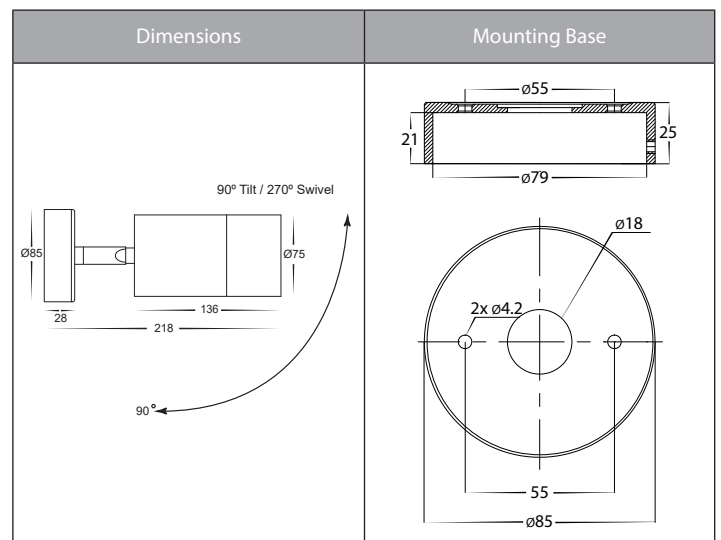

Maxi Tivah Aluminium Black Single Adjustable Spot Lights

Product Specifications

Name	Maxi Tivah
Material	Aluminium
Colour	Poly Powder Coated Black
IP Rating	IP65
Installation Type	Wall or Ceiling - Surface Mounted
Lamp Base	Built in LED
Max Wattage	12w
Protection Class	1 (Requires Earth)
Lamp Expectancy	<30,000hrs
Diffuser Type	Clear Glass
CRI	CRI>80
Dimmable	No
IK Rating	IK10
Warranty	3 Years Replacement*

Product Ordering

Part Number	Colour Temp	Lumens	Input Voltage	Beam Angle	Included LED	Barcode
HV1228T	3000k 4000k 5500k	1080lm 1140lm 1200lm	240v AC	60°	TRI Colour 12w Built in LED	9350418018915

*Items ordered after 01-01-2022