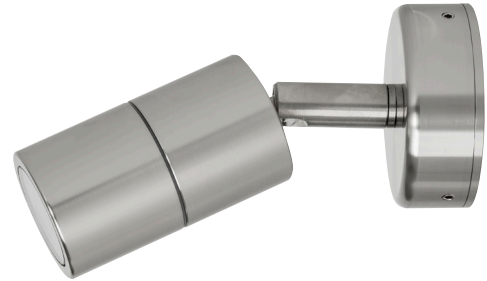

Mini Tivah 316 Stainless Steel Single Adjustable Spot Light

Product Specifications

Name	Mini Tivah
Material	316 Stainless Steel
Colour	Stainless Steel
IP Rating	IP65
Installation Type	Wall or Ceiling - Surface Mounted
Lamp Base	MR11
Protection Class	3 (No Earth Required)
Max Wattage	20w MR11
Lamp Expectancy	<30,000hrs
Diffuser Type	Clear Glass
CRI	CRI>80
Dimmable	No - Not with supplied globes
IK Rating	IK10
Warranty	3 Years Replacement*

Optional Havit Compatible Accessories

Image	Part Number	Colour Temp	Input Voltage	Beam Angle	Included LED
	HV9311C	5500k	12v DC	60°	3w MR11 LED
	HV9971	Stainless Steel Maintenance Kit - Kit includes rejuvenating paste + Spray for final protection coating			
	12v DC LED Drivers	See Catalogue or Website for full range of 12v DC LED Drivers			