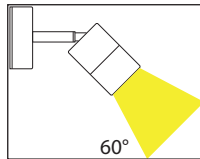

Mini Tivah 316 Stainless Steel Single Adjustable Spot Light

Product Specifications

Name	Mini Tivah
Material	316 Stainless Steel
Colour	Stainless Steel
IP Rating	IP65
Installation Type	Wall or Ceiling - Surface Mounted
Lamp Base	MR11
Protection Class	3 (No Earth Required)
Max Wattage	20w MR11
Lamp Expectancy	<30,000hrs
Diffuser Type	Clear Glass
CRI	CRI>80
Dimmable	No - Not with supplied globes
IK Rating	IK10
Warranty	3 Years Replacement*