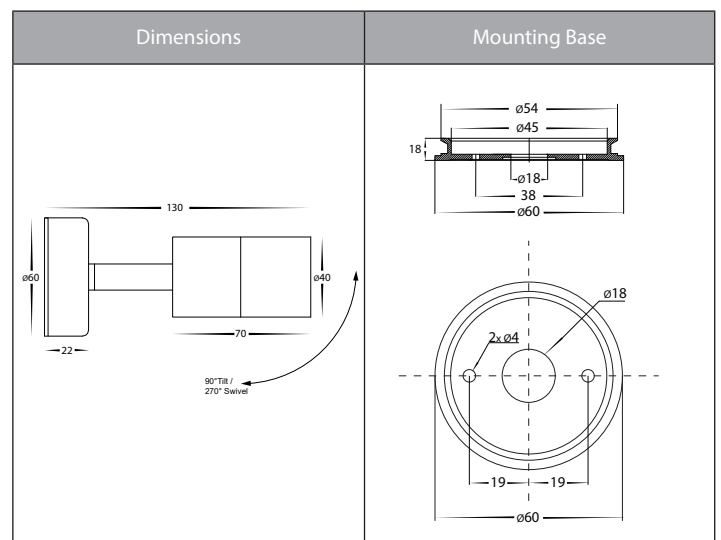

Mini Tivah 316 Stainless Steel Single Adjustable Spot Light

Product Specifications

Name	Mini Tivah
Material	316 Stainless Steel
Colour	Stainless Steel
IP Rating	IP65
Installation Type	Wall or Ceiling - Surface Mounted
Lamp Base	MR11
Protection Class	3 (No Earth Required)
Max Wattage	20w MR11
Lamp Expectancy	<30,000hrs
Diffuser Type	Clear Glass
CRI	CRI>80
Dimmable	No - Not with supplied globes
IK Rating	IK10
Warranty	3 Years Replacement*

Optional Havit Compatible Accessories

Image	Part Number	Colour Temp	Input Voltage	Beam Angle	Included LED
	HV9311C	5500k	12v DC	60°	3w MR11 LED
	HV9971	Stainless Steel Maintenance Kit - Kit includes rejuvenating paste + Spray for final protection coating			
	12v DC LED Drivers	See Catalogue or Website for full range of 12v DC LED Drivers			

Product Ordering

Part Number	Colour Temp	Lumens	Input Voltage	Beam Angle	Included LED	Barcode
HV1207MR11NW	3000k 4000k	2x 270lm 2x 300lm	12v DC	60°	3w 3000k MR11 LED 3w 4000k MR11 LED	9350418018762

*Items ordered after 01-01-2022