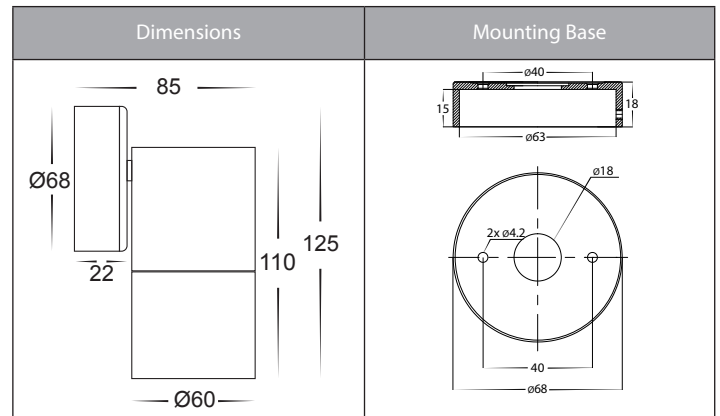

Tivah Antique Brass Fixed Down Wall Lights

Product Specifications

Name	Tivah
Material	Solid Brass
Colour	Antique Brass
IP Rating	IP65
Installation Type	Wall - Surface Mounted
Lamp Base	Either GU10 or MR16
Protection Class	240v = 1 (Requires Earth)
	12v DC = 3 (No Earth Required)
Max Wattage	35w GU10 20w MR16
Lamp Expectancy	>30,000hrs
Diffuser Type	Clear Glass
CRI	CRI>80
Dimmable	No - Not with supplied globes, See below for optional dimmable globes
IK Rating	IK10
Warranty	3 Years Replacement*

Product Ordering

Part Number	Colour Temp	Lumens	Input Voltage	Beam Angle	Included LED	Barcode
HV1195T	3000k 4000k 5500k	240-560lm 255-595lm 270-630lm	240v AC	60°	TRI Colour 3/5/7w GU10 LED	9350418015242
HV1197GU10T	3000k 4000k 5500k	270lm 285lm 300lm	240v AC	120°	TRI Colour 5w GU10 LED	9350418015259
HV1197MR16T	3000k 4000k 5500k	270lm 285lm 300lm	12v DC	120°	TRI Colour 5w MR16 LED	9350418015266