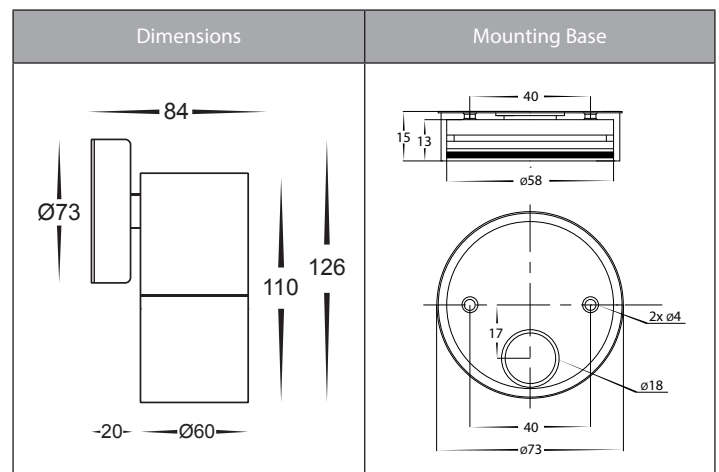

## Product Specifications

Name	Fortis
Material	High Grade 304 Stainless Steel
Colour	Stainless Steel
IP Rating	IP54
Installation Type	Wall - Surface Mounted
Lamp Base	GU10
Protection Class	1 (Requires Earth)
Max Wattage	35w GU10
Lamp Expectancy	<30,000hrs
Diffuser Type	Clear Glass
CRI	CRI>80
Dimmable	No - Not with supplied globes, See below for optional dimmable globes
IK Rating	IK10
Warranty	3 Years Replacement*

## Product Ordering

Part Number	Colour Temp	Lumens	Input Voltage	Beam Angle	Included LED	Barcode
<b>HV1172T</b>	3000k 4000k 5500k	270lm 285lm 300lm	240v AC	120°	<b>TRI Colour</b> 5w GU10 LED	9350418015013