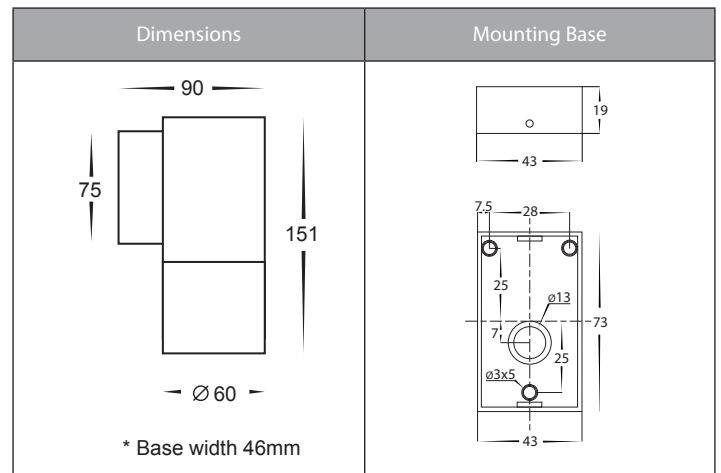

Piaz Stainless Steel Fixed Down Wall Light

Product Specifications

Name	Piaz
Material	High Grade 304 Stainless Steel
Colour	Stainless Steel
IP Rating	IP54
Installation Type	Wall - Surface Mounted
Lamp Base	GU10
Protection Class	1 (Requires Earth)
Max Wattage	35w GU10
Lamp Expectancy	<30,000hrs
Diffuser Type	Clear Glass
CRI	CRI>80
Dimmable	No - Not with supplied globes, See below for optional dimmable globes
IK Rating	IK10
Warranty	3 Years Replacement*

Product Ordering

Part Number	Colour Temp	Lumens	Input Voltage	Beam Angle	Included LED	Barcode
HV1171T	3000k 4000k 5500k	270lm 285lm 300lm	240v AC	120°	TRI Colour 5w GU10 LED	9350418014986

*Items ordered after 01-01-2022