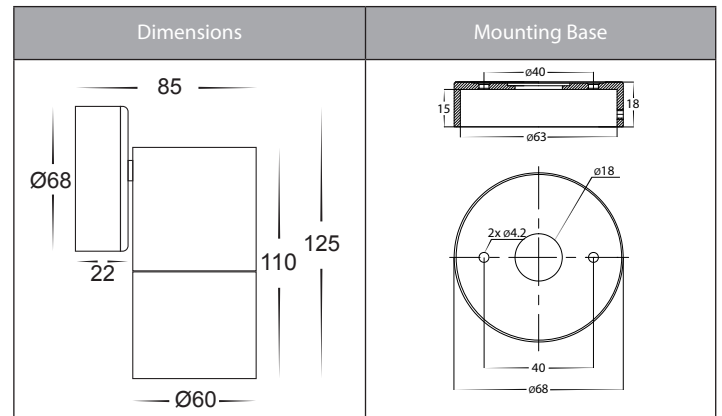

Tivah Aluminium Silver Fixed Down Wall Lights

Product Specifications

Name	Tivah
Material	Aluminium
Colour	Poly Powder Coated Silver
IP Rating	IP65
Installation Type	Wall - Surface Mounted
Lamp Base	Either GU10 or MR16
Protection Class	240v = 1 (Requires Earth)
	12v DC = 3 (No Earth Required)
Max Wattage	35w GU10 20w MR16
Lamp Expectancy	>30,000hrs
Diffuser Type	Clear Glass
CRI	CRI>80
Dimmable	No - Not with supplied globes, See below for optional dimmable globes
IK Rating	IK10
Warranty	3 Years Replacement*

Product Ordering

Part Number	Colour Temp	Lumens	Input Voltage	Beam Angle	Included LED	Barcode
HV1145T	3000k 4000k 5500k	240-560lm 255-595lm 270-630lm	240v AC	60°	TRI Colour 3/5/7w GU10 LED	9350418015181
HV1147GU10T	3000k 4000k 5500k	270lm 285lm 300lm	240v AC	120°	TRI Colour 5w GU10 LED	9350418015198
HV1147MR16T	3000k 4000k 5500k	270lm 285lm 300lm	12v DC	120°	TRI Colour 5w MR16 LED	9350418015204