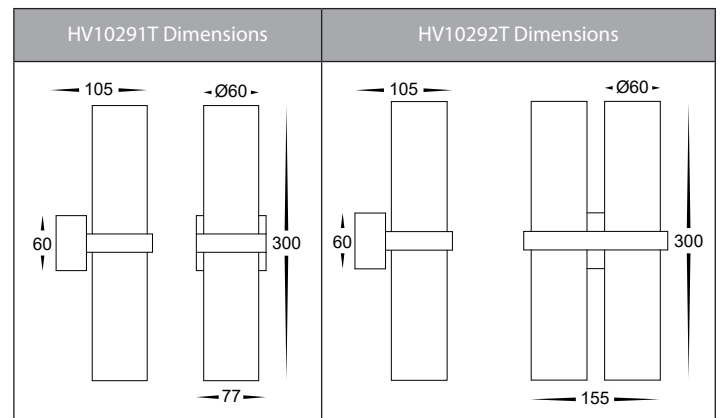

Luz Solid Brass Up & Down Wall Lights

Product Specifications

Name	Luz
Material	Solid Brass
Colour	Brass
IP Rating	IP65
Installation Type	Wall - Surface Mounted
Lamp Base	GU10
Protection Class	240v = 1 (Requires Earth)
Max Wattage	2x 35w GU10 4x 35w GU10
Lamp Expectancy	<30,000hrs
Diffuser Type	Clear Glass
CRI	CRI>80
Dimmable	Yes, Triac Dimmable
IK Rating	IK10
Warranty	3 Years Replacement*

Product Ordering

Part Number	Colour Temp	Lumens	Input Voltage	Beam Angle	Included LED	Barcode
HV10591T	3000k 4000k 5500k	2x 240-560lm 2x 255-595lm 2x 270-630lm	240v AC	60°	TRI Colour 2x 3/5/7w GU10 LED	9350418036841
HV10592T	3000k 4000k 5500k	4x 240-560lm 4x 255-595lm 4x 270-630lm	240v AC	60°	TRI Colour 4x 3/5/7w GU10 LED	9350418036858