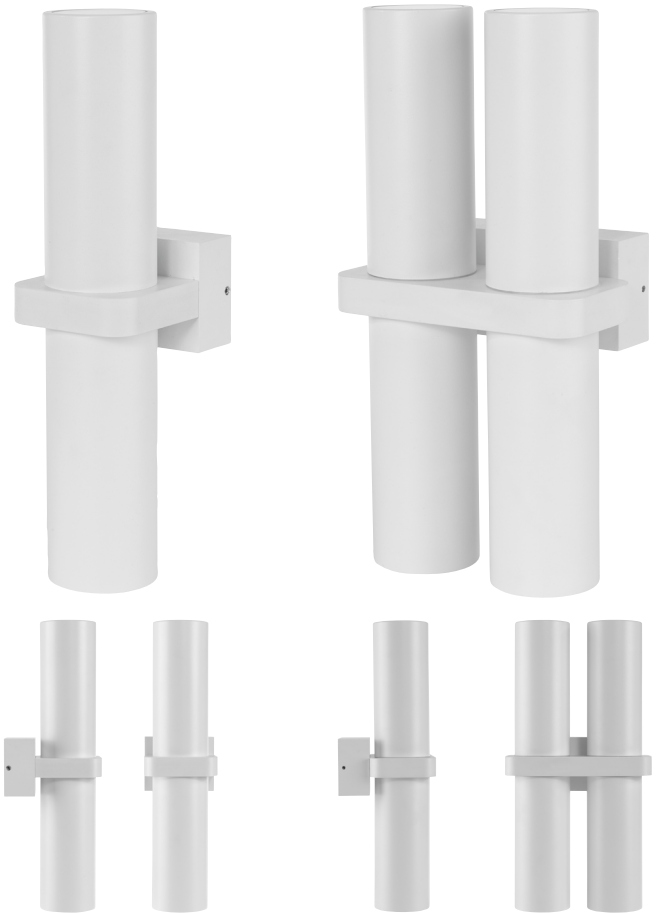

Luz Aluminium White Up & Down Wall Lights

Product Specifications

Name	Luz
Material	Aluminium
Colour	Poly Powder Coated White
IP Rating	IP65
Installation Type	Wall - Surface Mounted
Lamp Base	GU10
Protection Class	240v = 1 (Requires Earth)
Max Wattage	2x 35w GU10 4x 35w GU10
Lamp Expectancy	<30,000hrs
Diffuser Type	Clear Glass
CRI	CRI>80
Dimmable	Yes, Triac Dimmable
IK Rating	IK10
Warranty	3 Years Replacement*

Optional Havit Compatible Accessories

Image	Part Number	Description
	HV9625	LED Dimmer - 300w Max

Product Ordering

Part Number	Colour Temp	Lumens	Input Voltage	Beam Angle	Included LED	Barcode
HV10391T	3000k 4000k 5500k	2x 240-560lm 2x 255-595lm 2x 270-630lm	240v AC	60°	 TRI Colour 2x 3/5/7w GU10 LED	9350418036827
HV10392T	3000k 4000k 5500k	2x 240-560lm 2x 255-595lm 2x 270-630lm	240v AC	60°	 TRI Colour 4x 3/5/7w GU10 LED	9350418036834