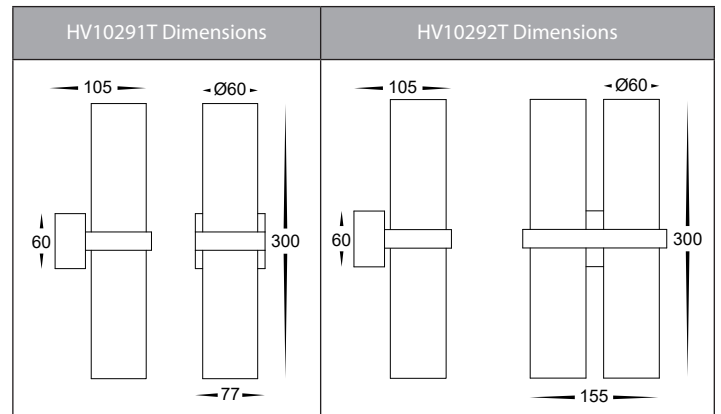

Luz Aluminium White Up & Down Wall Lights

Product Specifications

Name	Luz
Material	Aluminium
Colour	Poly Powder Coated White
IP Rating	IP65
Installation Type	Wall - Surface Mounted
Lamp Base	GU10
Protection Class	240v = 1 (Requires Earth)
Max Wattage	2x 35w GU10 4x 35w GU10
Lamp Expectancy	<30,000hrs
Diffuser Type	Clear Glass
CRI	CRI>80
Dimmable	Yes, Triac Dimmable
IK Rating	IK10
Warranty	3 Years Replacement*

Optional Havit Compatible Accessories

Image	Part Number	Description
	HV9625	LED Dimmer - 300w Max

Product Ordering

Part Number	Colour Temp	Lumens	Input Voltage	Beam Angle	Included LED	Barcode
HV10391T	3000k 4000k 5500k	2x 240-560lm 2x 255-595lm 2x 270-630lm	240v AC	60°	 TRI Colour 2x 3/5/7w GU10 LED	9350418036827
HV10392T	3000k 4000k 5500k	2x 240-560lm 2x 255-595lm 2x 270-630lm	240v AC	60°	 TRI Colour 4x 3/5/7w GU10 LED	9350418036834