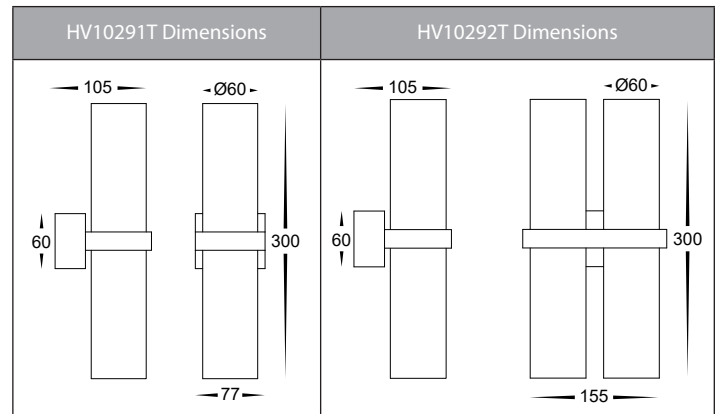

## Product Specifications

Name	Luz
Material	Aluminium
Colour	Poly Powder Coated Black
IP Rating	IP65
Installation Type	Wall - Surface Mounted
Lamp Base	GU10
Protection Class	240v = 1 (Requires Earth)
Max Wattage	2x 35w GU10   4x 35w GU10
Lamp Expectancy	<30,000hrs
Diffuser Type	Clear Glass
CRI	CRI>80
Dimmable	Yes, Triac Dimmable
IK Rating	IK10
Warranty	3 Years Replacement*

## Product Ordering

Part Number	Colour Temp	Lumens	Input Voltage	Beam Angle	Included LED	Barcode
<b>HV10291T</b>	3000k 4000k 5500k	2x 240-560lm 2x 255-595lm 2x 270-630lm	240v AC	60°	 <b>TRI Colour</b> 2x 3/5/7w GU10 LED	9350418036803
<b>HV10292T</b>	3000k 4000k 5500k	4x 240-560lm 4x 255-595lm 4x 270-630lm	240v AC	60°	 <b>TRI Colour</b> 4x 3/5/7w GU10 LED	9350418036810