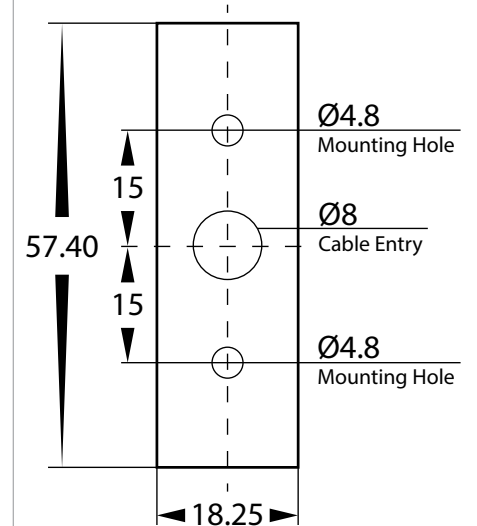

Dugo Aluminium Up & Down Wall Light

Name	Dugo
Material	Aluminium
Colour	Poly Powder Coated Black or White
IP Rating	IP65
Colour Temp	3000K, 4000K, 5500K (Tri Colour)
IK Rating	IK08
Installation Type	Wall - Surface Mounted
Diffuser Type	Clear Glass
Lamp Base	Built in LED
Protection Class	3 (No Earth Required)
Max Wattage	2x 1.5w
Lamp Expectancy	<30,000hrs*
CRI	80
SDCM	<6
UGR	<45
Dimmable	No
Warranty	3 Years Replacement*

Dimensions

Mounting Bracket Dimensions

Product Ordering

Image	Part Number	Colour Temp	Lumens	Input Voltage	Beam Angle	Included LED	Barcode
	HV10295T	3000K 4000K 5500K	2x 85lm 2x 95lm 2x 90lm	24v DC	36°	Tri Colour Built in 2x 1.5w LED	9350418042682
	HV10395T						9350418042699