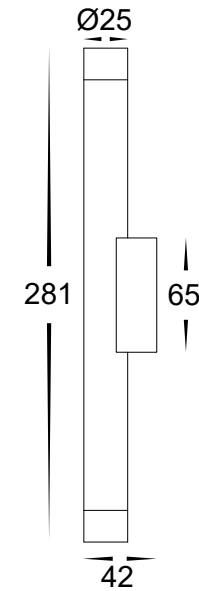

Dugo Aluminium Up & Down Wall Light

Name	Dugo
Material	Aluminium
Colour	Poly Powder Coated Black or White
IP Rating	IP65
Colour Temp	3000K, 4000K, 5500K (Tri Colour)
IK Rating	IK08
Installation Type	Wall - Surface Mounted
Diffuser Type	Clear Glass
Lamp Base	Built in LED
Protection Class	3 (No Earth Required)
Max Wattage	2x 1.5w
Lamp Expectancy	<30,000hrs*
CRI	80
SDCM	<6
UGR	<45
Dimmable	No
Warranty	3 Years Replacement*

Dimensions

Mounting Bracket Dimensions

Product Ordering

Image	Part Number	Colour Temp	Lumens	Input Voltage	Beam Angle	Included LED	Barcode
	HV10295T	3000K 4000K 5500K	2x 85lm 2x 95lm 2x 90lm	24v DC	36°	Tri Colour Built in 2x 1.5w LED	9350418042682
	HV10395T						9350418042699