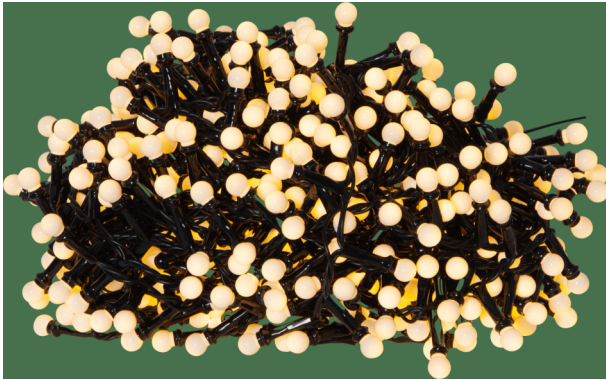

411351N

BERRY MINI

General Information

Material number	411351N
Type	fairy lights
Product segment	Decoration
Theme	Star Trading

Dimensions

Article Length (in mm)	14000
Net Weight (in kg)	1 Kilogram

Material & Colour

Enclosure Material	plastic
Enclosure Colour	black
Cable Colour	black
Glass/Shade Material	plastic
Glass/Shade Colour	white

Functionality

Switch Type	without switch
Battery	No

411351N BERRY MINI

Technical Information

Protection Degree	IP44
Operation Voltage	31V DC
max. Wattage (1)	700X0,066W

Illuminant 1

Socket Type (1)	LED
Illuminant Type (1)	LED
Illuminant incl. (1)	Inclusive
Light colour Complete	WARM WHITE

 LED	 warm WHITE		
700X0 ,066W	lm		IP44