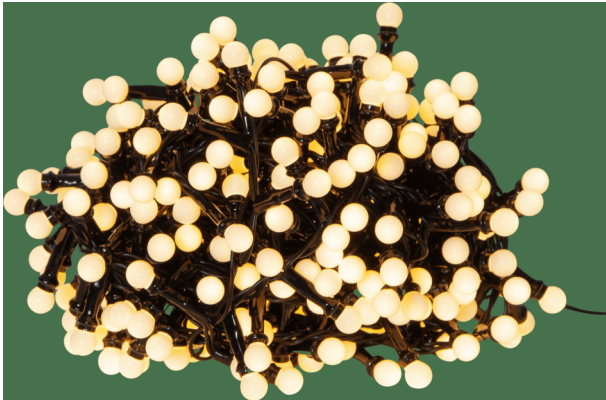

# 411348N

## BERRY MINI

### General Information

Material number	411348N
Type	fairy lights
Product segment	Decoration
Theme	Star Trading