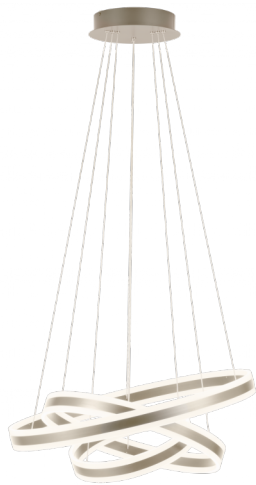

39314

TONARELLA

General Information

Material number	39314
Type	pendant light
Product segment	Indoor
Theme	Crystal & Design

Dimensions

Article Height (in mm)	1500
Article Diameter (in mm)	800
Net Weight	8.32 Kilogram

Material & Colour

Enclosure Material	steel
Enclosure Colour	champagne
Glass/Shade Material	plastic
Glass/Shade Colour	satined

Functionality

Switch Type	without switch
Function	LED not replaceable
Battery	No