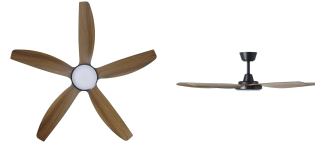

20796707

MIAMI

Contact | Support
eglo.com/en/eglo-worldwide

General Information

Material number	20796707
EAN/UPC	9008606386949

Dimensions

Article Diameter (in mm/in)	1321
Article Height (in mm/in)	330
Height - ceiling to bottom of blade (in mm/in)	306

Fan

Motor Type	DC
Wattage	45
Operation Voltage	220-240V, 50Hz
Enclosure Colour	black, natural
Enclosure Material	aluminium, steel
Blade Colour (1)	teak
Blade Material	ABS
Number of blades	5
Blade Adjustment Angle	variable
Suitable for slopes up to	13
Downrods optional	20680402; 20680502; 204347; 204349