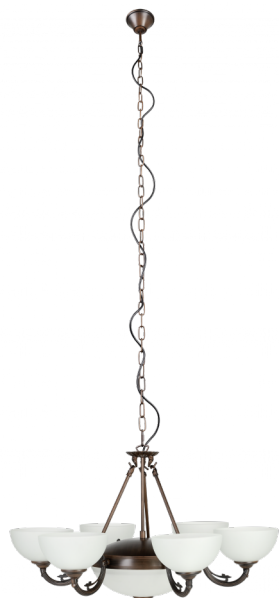

205121 SAVOY

General Information

Material number	205121
Type	pendant light
Product segment	Indoor
Theme	sonstige / nicht zuordenbar

Dimensions

Article Height (in mm)	2000
Article Diameter (in mm)	740
Net Weight	7.9 Kilogram

Material & Colour

Enclosure Material	cast metal
Enclosure Colour	oil rubbed bronze
Glass/Shade Material	satin glass
Glass/Shade Colour	white

Functionality

Switch Type	without switch
Battery	No

Technical Information