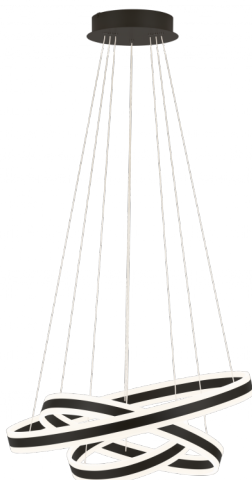

## TONARELLA

### General Information

Material number	205027
Type	pendant light
Product segment	Indoor
Theme	Crystal & Design

### Dimensions

Article Height (in mm)	1500
Article Diameter (in mm)	800
Net Weight	8.09 Kilogram

### Material & Colour

Enclosure Material	steel
Enclosure Colour	black
Glass/Shade Material	plastic
Glass/Shade Colour	satined