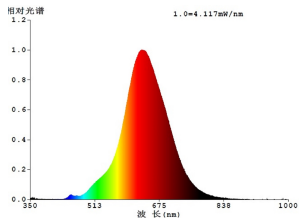

12589

LM_LED_E27 - V1

Technical Information

Equivalent power (W)	10
Nominal Lifetime (in h)	25000
Lighting Technology	LED
Directional Light source	No
Lamp cap (Socket)	E27
Mains light source	Yes
Connected light source	No
Colour-tunable light source	No
High luminance light source	No
Dimmable (bulb, board, stripe,...)	Yes
Energy consumption (kWh/1000h)	4
Rated useful lumen	85
Beam angle (°) - at measurement	360
Color temperature (K)	1800
Nominal wattage (W)	4
Chromaticity coordinates x (1)	0,5652
Chromaticity coordinates y (1)	0,4163
Color rendering index (CRI)	80
R9 Color Rendering Index	32
Lamp survival factor @3000h	> = 90 %
Lumen maintenance factor @3000h % in decimal number	0,96
Flicker Metric / Pst LM	1
Stroboscopic Effect Metric / SVM	0,4

Switch information

Switching Cycles	15,000

Technical changes reserved