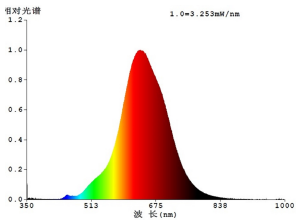

Dimensions

Article Diameter (in mm)	180
Article Length (in mm)	295

12588

LM_LED_E27 - V1

Technical Information

Equivalent power (W)	10
Nominal Lifetime (in h)	25000
Lighting Technology	LED
Directional Light source	No
Lamp cap (Socket)	E27
Mains light source	Yes
Connected light source	No
Colour-tunable light source	No
High luminance light source	No
Dimmable (bulb, board, stripe,...)	Yes
Rated useful lumen	85
Color temperature (K)	1800
Nominal wattage (W)	4
Chromaticity coordinates x (1)	0,5609
Chromaticity coordinates y (1)	0,4204
Color rendering index (CRI)	80
R9 Color Rendering Index	39
Lamp survival factor @3000h	> = 90 %
Lumen maintenance factor @3000h % in decimal number	0,96
Flicker Metric / Pst LM	1
Stroboscopic Effect Metric / SVM	0,4

Switch information

Switching Cycles	15,000
------------------	--------

E27 warm WHITE 25000 h 220-240V,5 0/60Hz 15000 x CRI 80

Technical changes reserved