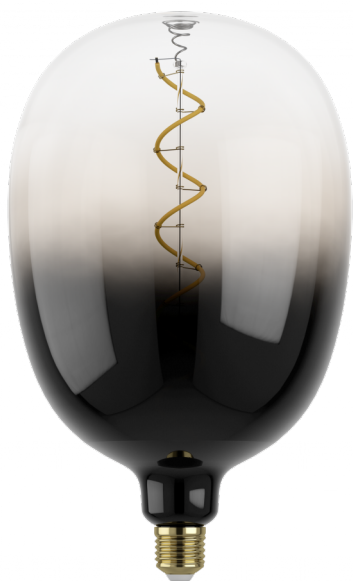

12588

LM_LED_E27 - V1

COMMISSION DELEGATED REGULATION (EU) 2019/2015
with regard to energy labelling of light sources

EGLO Leuchten GmbH, Heiligkreuz 22, 6136 Pill, AT

General Information

Trade mark	EGLO
Material number	12588
Type	Bulb
Light colour Complete	WARM WHITE
Illuminant Type (1)	E27-LED-T180
EAN/UPC	9002759125882

Dimensions

Article Diameter (in mm)	180
Article Length (in mm)	295

12588

LM_LED_E27 - V1

Technical Information

Equivalent power (W)	10
Nominal Lifetime (in h)	25000
Lighting Technology	LED
Directional Light source	No
Lamp cap (Socket)	E27
Mains light source	Yes
Connected light source	No
Colour-tunable light source	No
High luminance light source	No
Dimmable (bulb, board, stripe,...)	Yes
Rated useful lumen	85
Color temperature (K)	1800
Nominal wattage (W)	4
Chromaticity coordinates x (1)	0,5609
Chromaticity coordinates y (1)	0,4204
Color rendering index (CRI)	80
R9 Color Rendering Index	39
Lamp survival factor @3000h	> = 90 %
Lumen maintenance factor @3000h % in decimal number	0,96
Flicker Metric / Pst LM	1
Stroboscopic Effect Metric / SVM	0,4

Switch information

Switching Cycles	15,000
------------------	--------

E27 warm WHITE 25000 h 220-240V,5 0/60Hz 15000 x CRI 80

Technical changes reserved