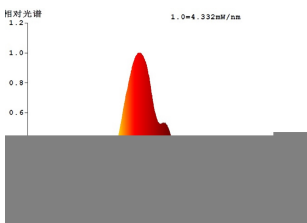

12557

LM_LED_E27 - V1

Technical Information

Equivalent power (W)	10
Nominal Lifetime (in h)	25000
Lighting Technology	LED
Directional Light source	No
Lamp cap (Socket)	E27
Mains light source	Yes
Connected light source	No
Colour-tunable light source	No
High luminance light source	No
Dimmable (bulb, board, stripe,...)	Yes
Energy consumption (kWh/1000h)	4
Rated useful lumen	85
Beam angle (°) - at measurement	360
Color temperature (K)	1800
Nominal wattage (W)	4
Chromaticity coordinates x (1)	0,5654
Chromaticity coordinates y (1)	0,415
Color rendering index (CRI)	80
R9 Color Rendering Index	25
Lamp survival factor @3000h	> = 90 %
Lumen maintenance factor @3000h % in decimal number	0,96
Flicker Metric / Pst LM	1
Stroboscopic Effect Metric / SVM	0,4

Switch information

Switching Cycles	15,000

Technical changes reserved