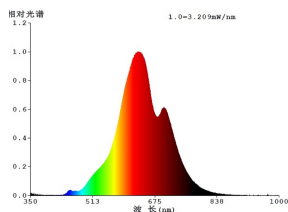

12555

LM_LED_E27 - V1

Technical Information

Equivalent power (W)	10
Nominal Lifetime (in h)	25000
Lighting Technology	LED
Directional Light source	No
Lamp cap (Socket)	E27
Mains light source	Yes
Connected light source	No
Colour-tunable light source	No
High luminance light source	No
Dimmable (bulb, board, stripe,...)	Yes
Energy consumption (kWh/1000h)	4
Rated useful lumen	85
Beam angle (°) - at measurement	360
Color temperature (K)	2000
Nominal wattage (W)	4
Chromaticity coordinates x (1)	0,5558
Chromaticity coordinates y (1)	0,4251
Color rendering index (CRI)	80
R9 Color Rendering Index	31
Lamp survival factor @3000h	> = 90 %
Lumen maintenance factor @3000h % in decimal number	0,96
Flicker Metric / Pst LM	1
Stroboscopic Effect Metric / SVM	0,4

Switch information

Switching Cycles	15,000

Technical changes reserved