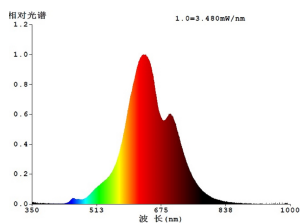

12554

LM_LED_E27 - V1

Technical Information

Equivalent power (W)	10
Nominal Lifetime (in h)	25000
Lighting Technology	LED
Directional Light source	No
Lamp cap (Socket)	E27
Mains light source	Yes
Connected light source	No
Colour-tunable light source	No
High luminance light source	No
Dimmable (bulb, board, stripe,...)	Yes
Rated useful lumen	85
Color temperature (K)	1800
Nominal wattage (W)	4
Chromaticity coordinates x (1)	0,557
Chromaticity coordinates y (1)	0,4194
Color rendering index (CRI)	80
R9 Color Rendering Index	27
Lamp survival factor @3000h	> = 90 %
Lumen maintenance factor @3000h % in decimal number	0,96
Flicker Metric / Pst LM	1
Stroboscopic Effect Metric / SVM	0,4

Switch information

Switching Cycles	15,000

Technical changes reserved

2/2