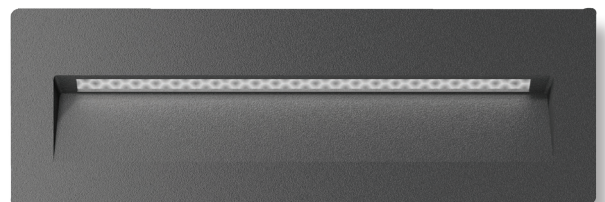

ZAC-8-12V 12V LED Wall Light

Description

The ZAC Series is a modern and sleek recessed LED wall or step light, and is a great solution to most pathways and external walls, providing soft downward illumination to the desired walkway. Featuring a cast-aluminium body, with the choice of round, square or rectangular fascia. Available in Black, Dark Grey, Silver and White powder coated finishes. Also available in Warm White 3000K and White 5000K colour temperatures. Backed by our 3 Year Replacement Warranty. Now available in 12V DC models, to allow for outdoor applications such as planter boxes and front wall installations, where low voltage wiring has been used.

Specification Features

Input Voltage: 12V DC
 Power (W): 8W
 IP rating (IP): IP65
 Lumens (lm): Warm White 3000K - 300lm
 White 5000K - 350lm
 LED type: SMD
 CCT: 3000K - 5000K
 CRI: ≥80
 Beam angle (°): 30°
 Dimmable: No
 Lifespan (hrs): 50,000hrs
 Mounting: Recessed
 Requires: 12V DC Constant Voltage LED Driver

Diagrams / Additional

Cutout without recessed box: (L) 210mm x (H) 60mm
 Cutout with recessed box: (L) 220mm x (H) 70mm

Item No.	Variant	Colour
ZAC-8-12V-BLK	19786	3000K
	19787	5000K
ZAC-8-12V-DGR	19788	3000K
	19789	5000K
ZAC-8-12V-SLR	19790	3000K
	19791	5000K
ZAC-8-12V-WHT	19792	3000K
	19793	5000K