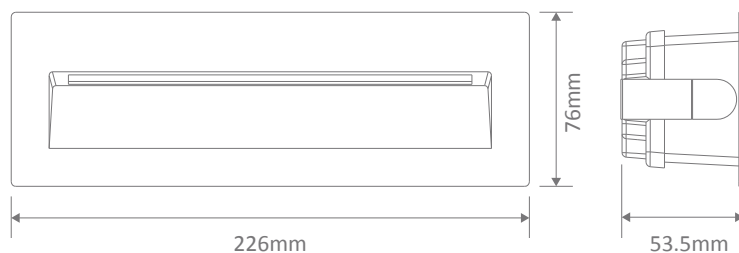

ZAC-8-12V 12V LED Wall Light

Description

The ZAC Series is a modern and sleek recessed LED wall or step light, and is a great solution to most pathways and external walls, providing soft downward illumination to the desired walkway. Featuring a cast-aluminium body, with the choice of round, square or rectangular fascia. Available in Black, Dark Grey, Silver and White powder coated finishes. Also available in Warm White 3000K and White 5000K colour temperatures. Backed by our 3 Year Replacement Warranty. Now available in 12V DC models, to allow for outdoor applications such as planter boxes and front wall installations, where low voltage wiring has been used.

Specification Features

Input Voltage: 12V DC
 Power (W): 8W
 IP rating (IP): IP65
 Lumens (lm): Warm White 3000K - 300lm
 White 5000K - 350lm
 LED type: SMD
 CCT: 3000K - 5000K
 CRI: ≥80
 Beam angle (°): 30°
 Dimmable: No
 Lifespan (hrs): 50,000hrs
 Mounting: Recessed
 Requires: 12V DC Constant Voltage LED Driver

Diagrams / Additional

Cutout without recessed box: (L) 210mm x (H) 60mm
 Cutout with recessed box: (L) 220mm x (H) 70mm

Item No.	Variant	Colour
ZAC-8-12V-BLK	19786	3000K
	19787	5000K
ZAC-8-12V-DGR	19788	3000K
	19789	5000K
ZAC-8-12V-SLR	19790	3000K
	19791	5000K
ZAC-8-12V-WHT	19792	3000K
	19793	5000K