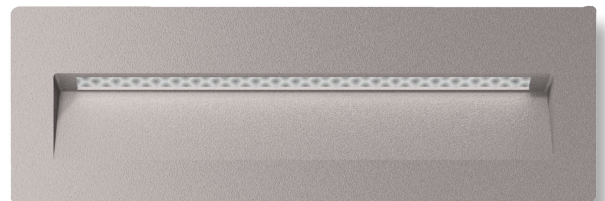

ZAC-8-12V 12V LED Wall Light

Description

The ZAC Series is a modern and sleek recessed LED wall or step light, and is a great solution to most pathways and external walls, providing soft downward illumination to the desired walkway. Featuring a cast-aluminium body, with the choice of round, square or rectangular fascia. Available in Black, Dark Grey, Silver and White powder coated finishes. Also available in Warm White 3000K and White 5000K colour temperatures. Backed by our 3 Year Replacement Warranty. Now available in 12V DC models, to allow for outdoor applications such as planter boxes and front wall installations, where low voltage wiring has been used.

Specification Features

Input Voltage: 12V DC
 Power (W): 8W
 IP rating (IP): IP65
 Lumens (lm): Warm White 3000K - 300lm
 White 5000K - 350lm
 LED type: SMD
 CCT: 3000K - 5000K
 CRI: ≥80
 Beam angle (°): 30°
 Dimmable: No
 Lifespan (hrs): 50,000hrs
 Mounting: Recessed
 Requires: 12V DC Constant Voltage LED Driver

Diagrams / Additional

Cutout without recessed box: (L) 210mm x (H) 60mm
 Cutout with recessed box: (L) 220mm x (H) 70mm

Item No.	Variant	Colour
ZAC-8-12V-BLK	19786	3000K
	19787	5000K
ZAC-8-12V-DGR	19788	3000K
	19789	5000K
ZAC-8-12V-SLR	19790	3000K
	19791	5000K
ZAC-8-12V-WHT	19792	3000K
	19793	5000K