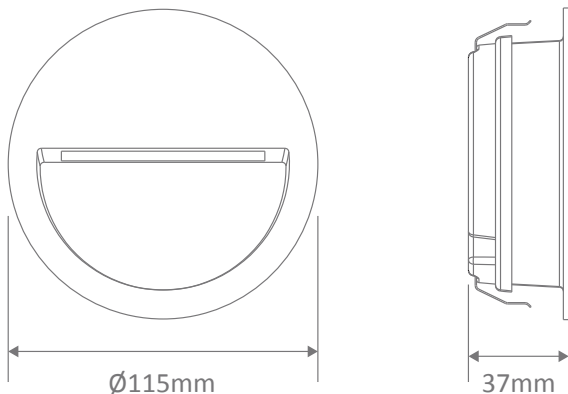

### Description

The ZAC Series is a modern and sleek recessed LED wall or step light, and is a great solution to most pathways and external walls, providing soft downward illumination to the desired walkway. Featuring a cast-aluminium body, with the choice of round, square or rectangular fascia. Available in Black, Dark Grey, Silver and White powder coated finishes. Also available in Warm White 3000K and White 5000K colour temperatures. Backed by our 3 Year Replacement Warranty. Now available in 12V DC models, to allow for outdoor applications such as planter boxes and front wall installations, where low voltage wiring has been used.

### Specification Features

Input Voltage: 12V DC  
 Power (W): 4W  
 IP rating (IP): IP65  
 Lumens (lm): Warm White 3000K - 200lm  
 White 5000K - 250lm  
 LED type: SMD  
 CCT: 3000K - 5000K  
 CRI: ≥80  
 Beam angle (°): 30°  
 Dimmable: No  
 Lifespan (hrs): 50,000hrs  
 Mounting: Recessed  
 Requires: 12V DC Constant Voltage LED Driver

### Diagrams / Additional

Cutout without recessed box: (Ø) 100mm  
 Cutout with recessed box: (Ø) 110mm

Item No.	Variant	Colour
ZAC-4-12V-RND-BLK	19770	3000K
	19771	5000K
ZAC-4-12V-RND-DGR	19772	3000K
	19773	5000K
ZAC-4-12V-RND-SLR	19774	3000K
	19775	5000K
ZAC-4-12V-RND-WHT	19776	3000K
	19777	5000K