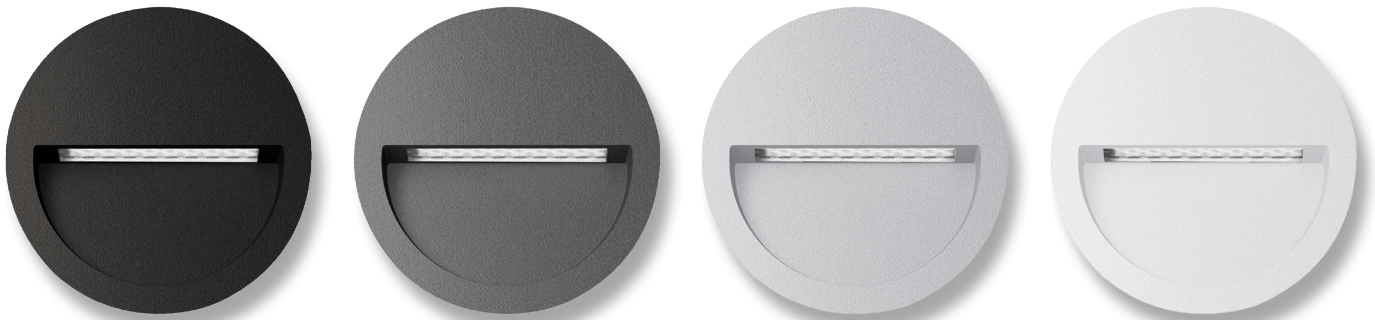

## ZAC-4-12V-RND 12V LED Wall Light

### Description

The ZAC Series is a modern and sleek recessed LED wall or step light, and is a great solution to most pathways and external walls, providing soft downward illumination to the desired walkway. Featuring a cast-aluminium body, with the choice of round, square or rectangular fascia. Available in Black, Dark Grey, Silver and White powder coated finishes. Also available in Warm White 3000K and White 5000K colour temperatures. Backed by our 3 Year Replacement Warranty. Now available in 12V DC models, to allow for outdoor applications such as planter boxes and front wall installations, where low voltage wiring has been used.

### Specification Features

Input Voltage: 12V DC  
 Power (W): 4W  
 IP rating (IP): IP65  
 Lumens (lm): Warm White 3000K - 200lm  
 White 5000K - 250lm  
 LED type: SMD  
 CCT: 3000K - 5000K  
 CRI: ≥80  
 Beam angle (°): 30°  
 Dimmable: No  
 Lifespan (hrs): 50,000hrs  
 Mounting: Recessed  
 Requires: 12V DC Constant Voltage LED Driver

### Diagrams / Additional

Cutout without recessed box: (Ø) 100mm  
 Cutout with recessed box: (Ø) 110mm

Item No.	Variant	Colour
ZAC-4-12V-RND-BLK	19770	3000K
	19771	5000K
ZAC-4-12V-RND-DGR	19772	3000K
	19773	5000K
ZAC-4-12V-RND-SLR	19774	3000K
	19775	5000K
ZAC-4-12V-RND-WHT	19776	3000K
	19777	5000K